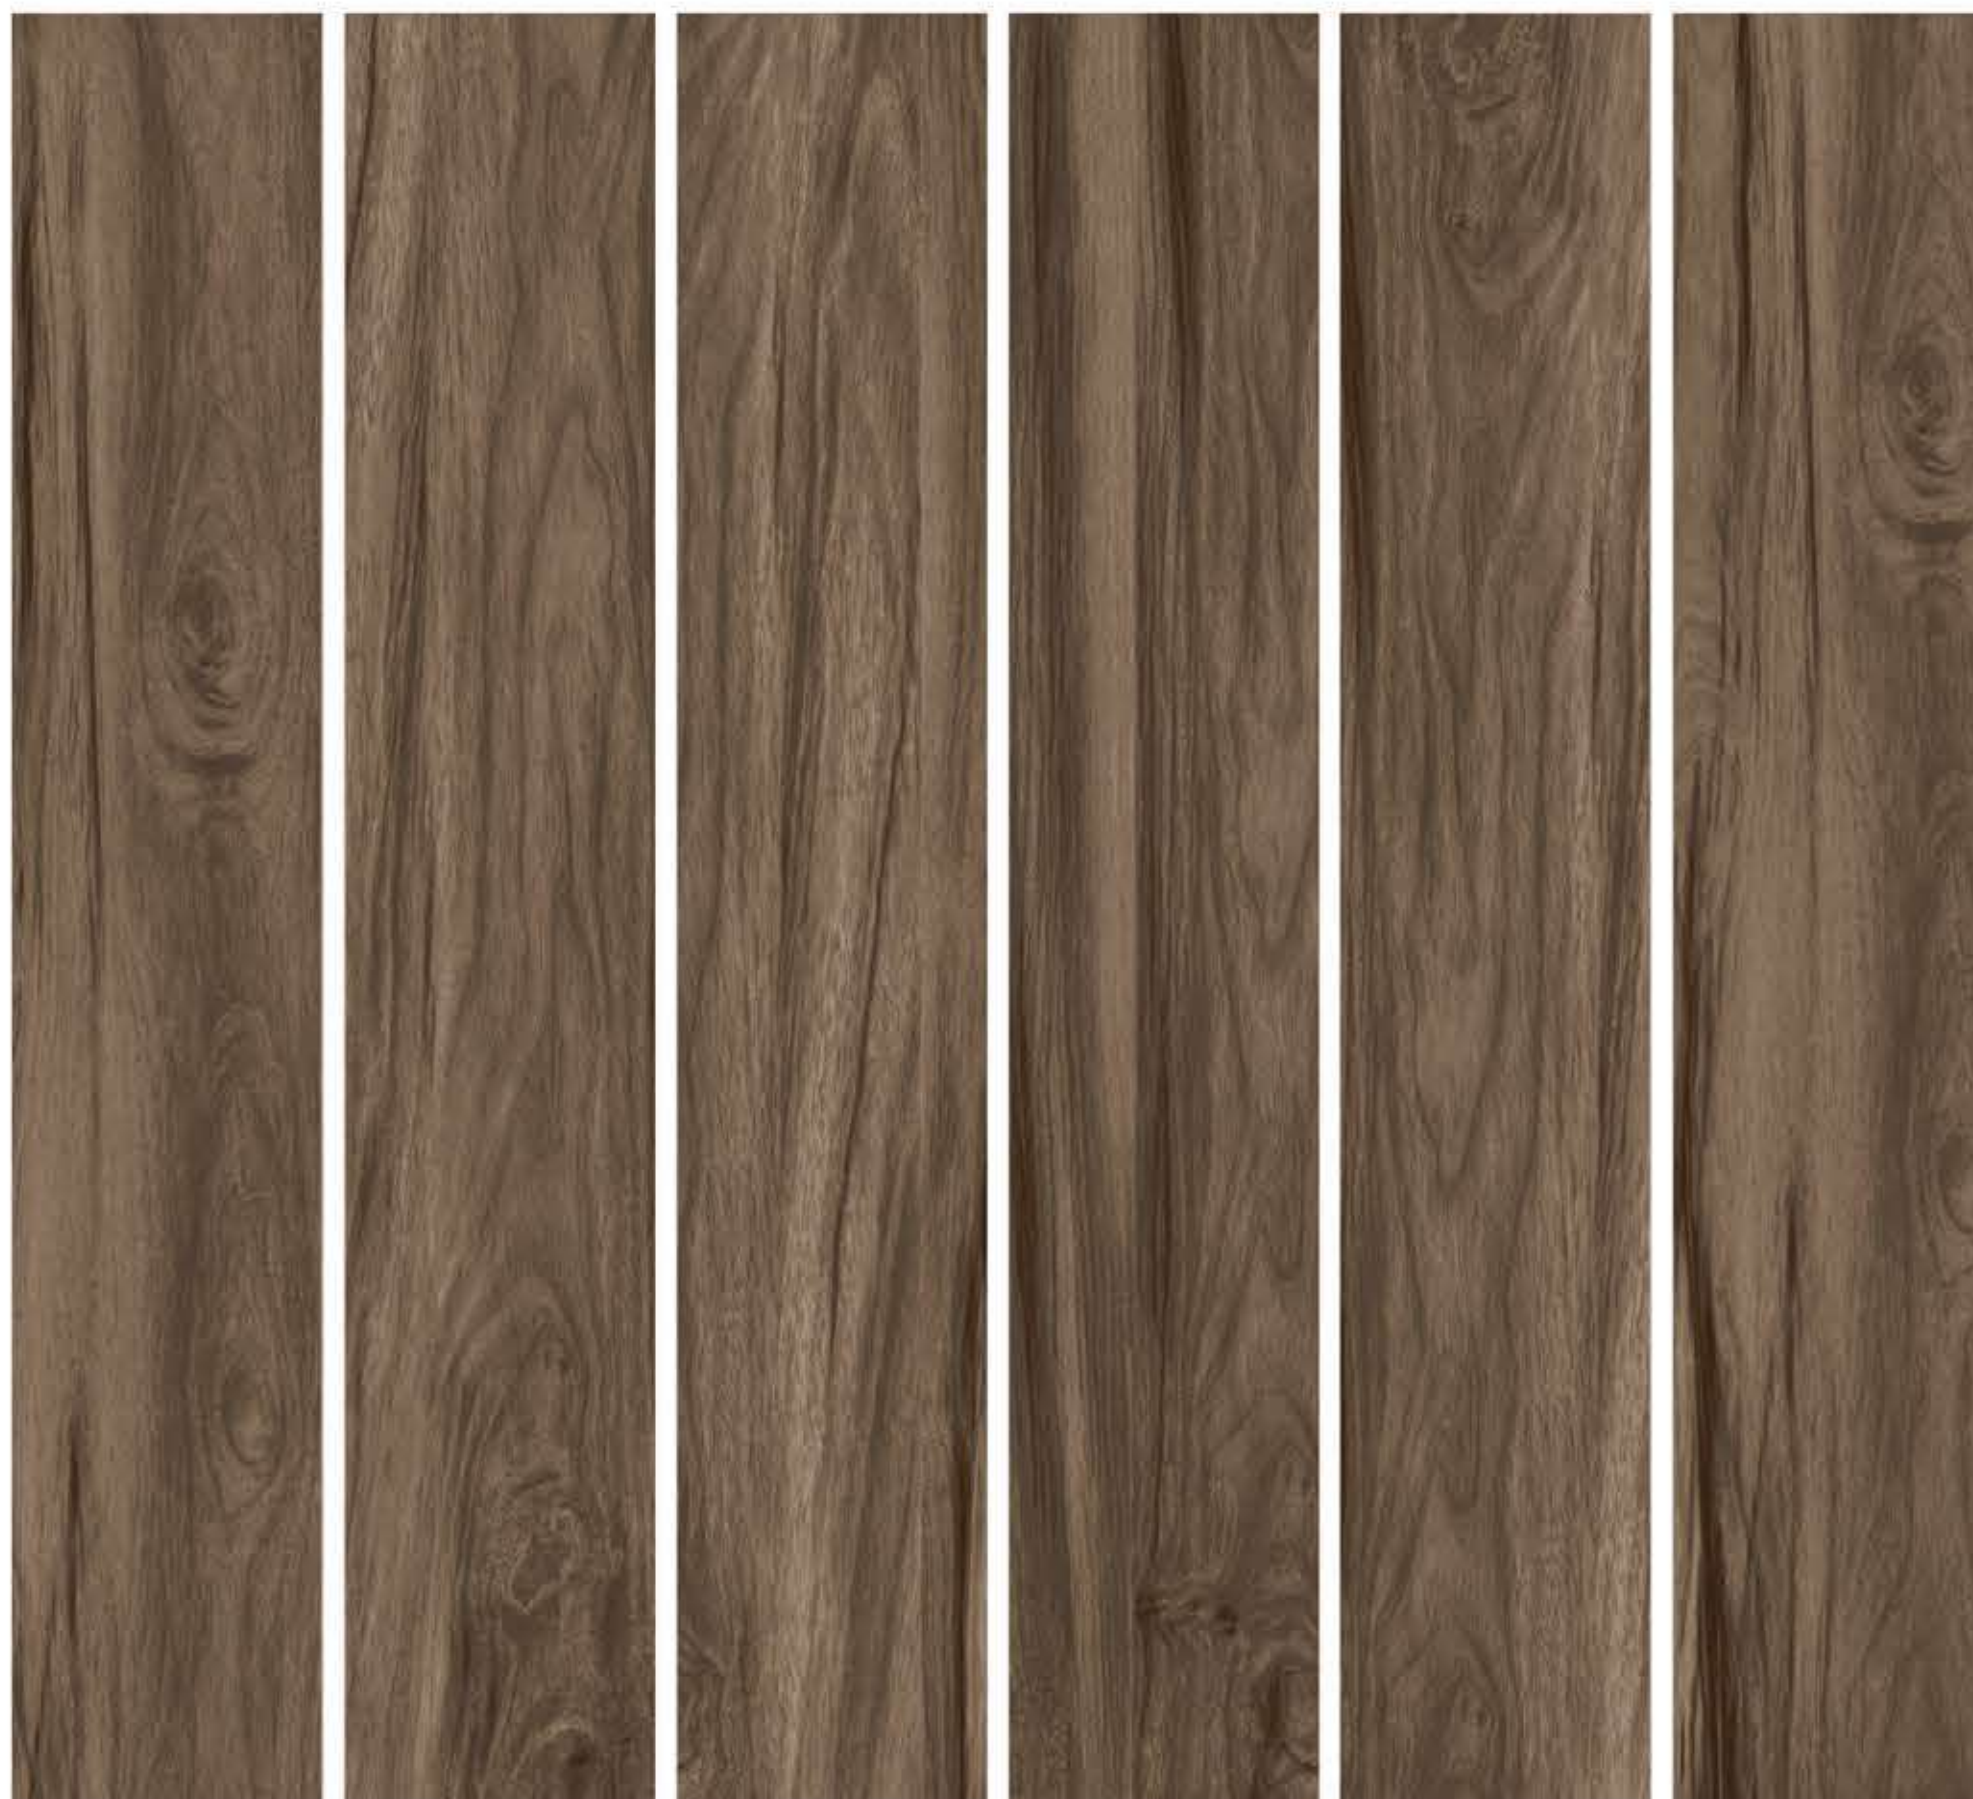

BEECH CHOCO

200X1200MM/20X120CM

RANDOM

06

FINISH

MATT