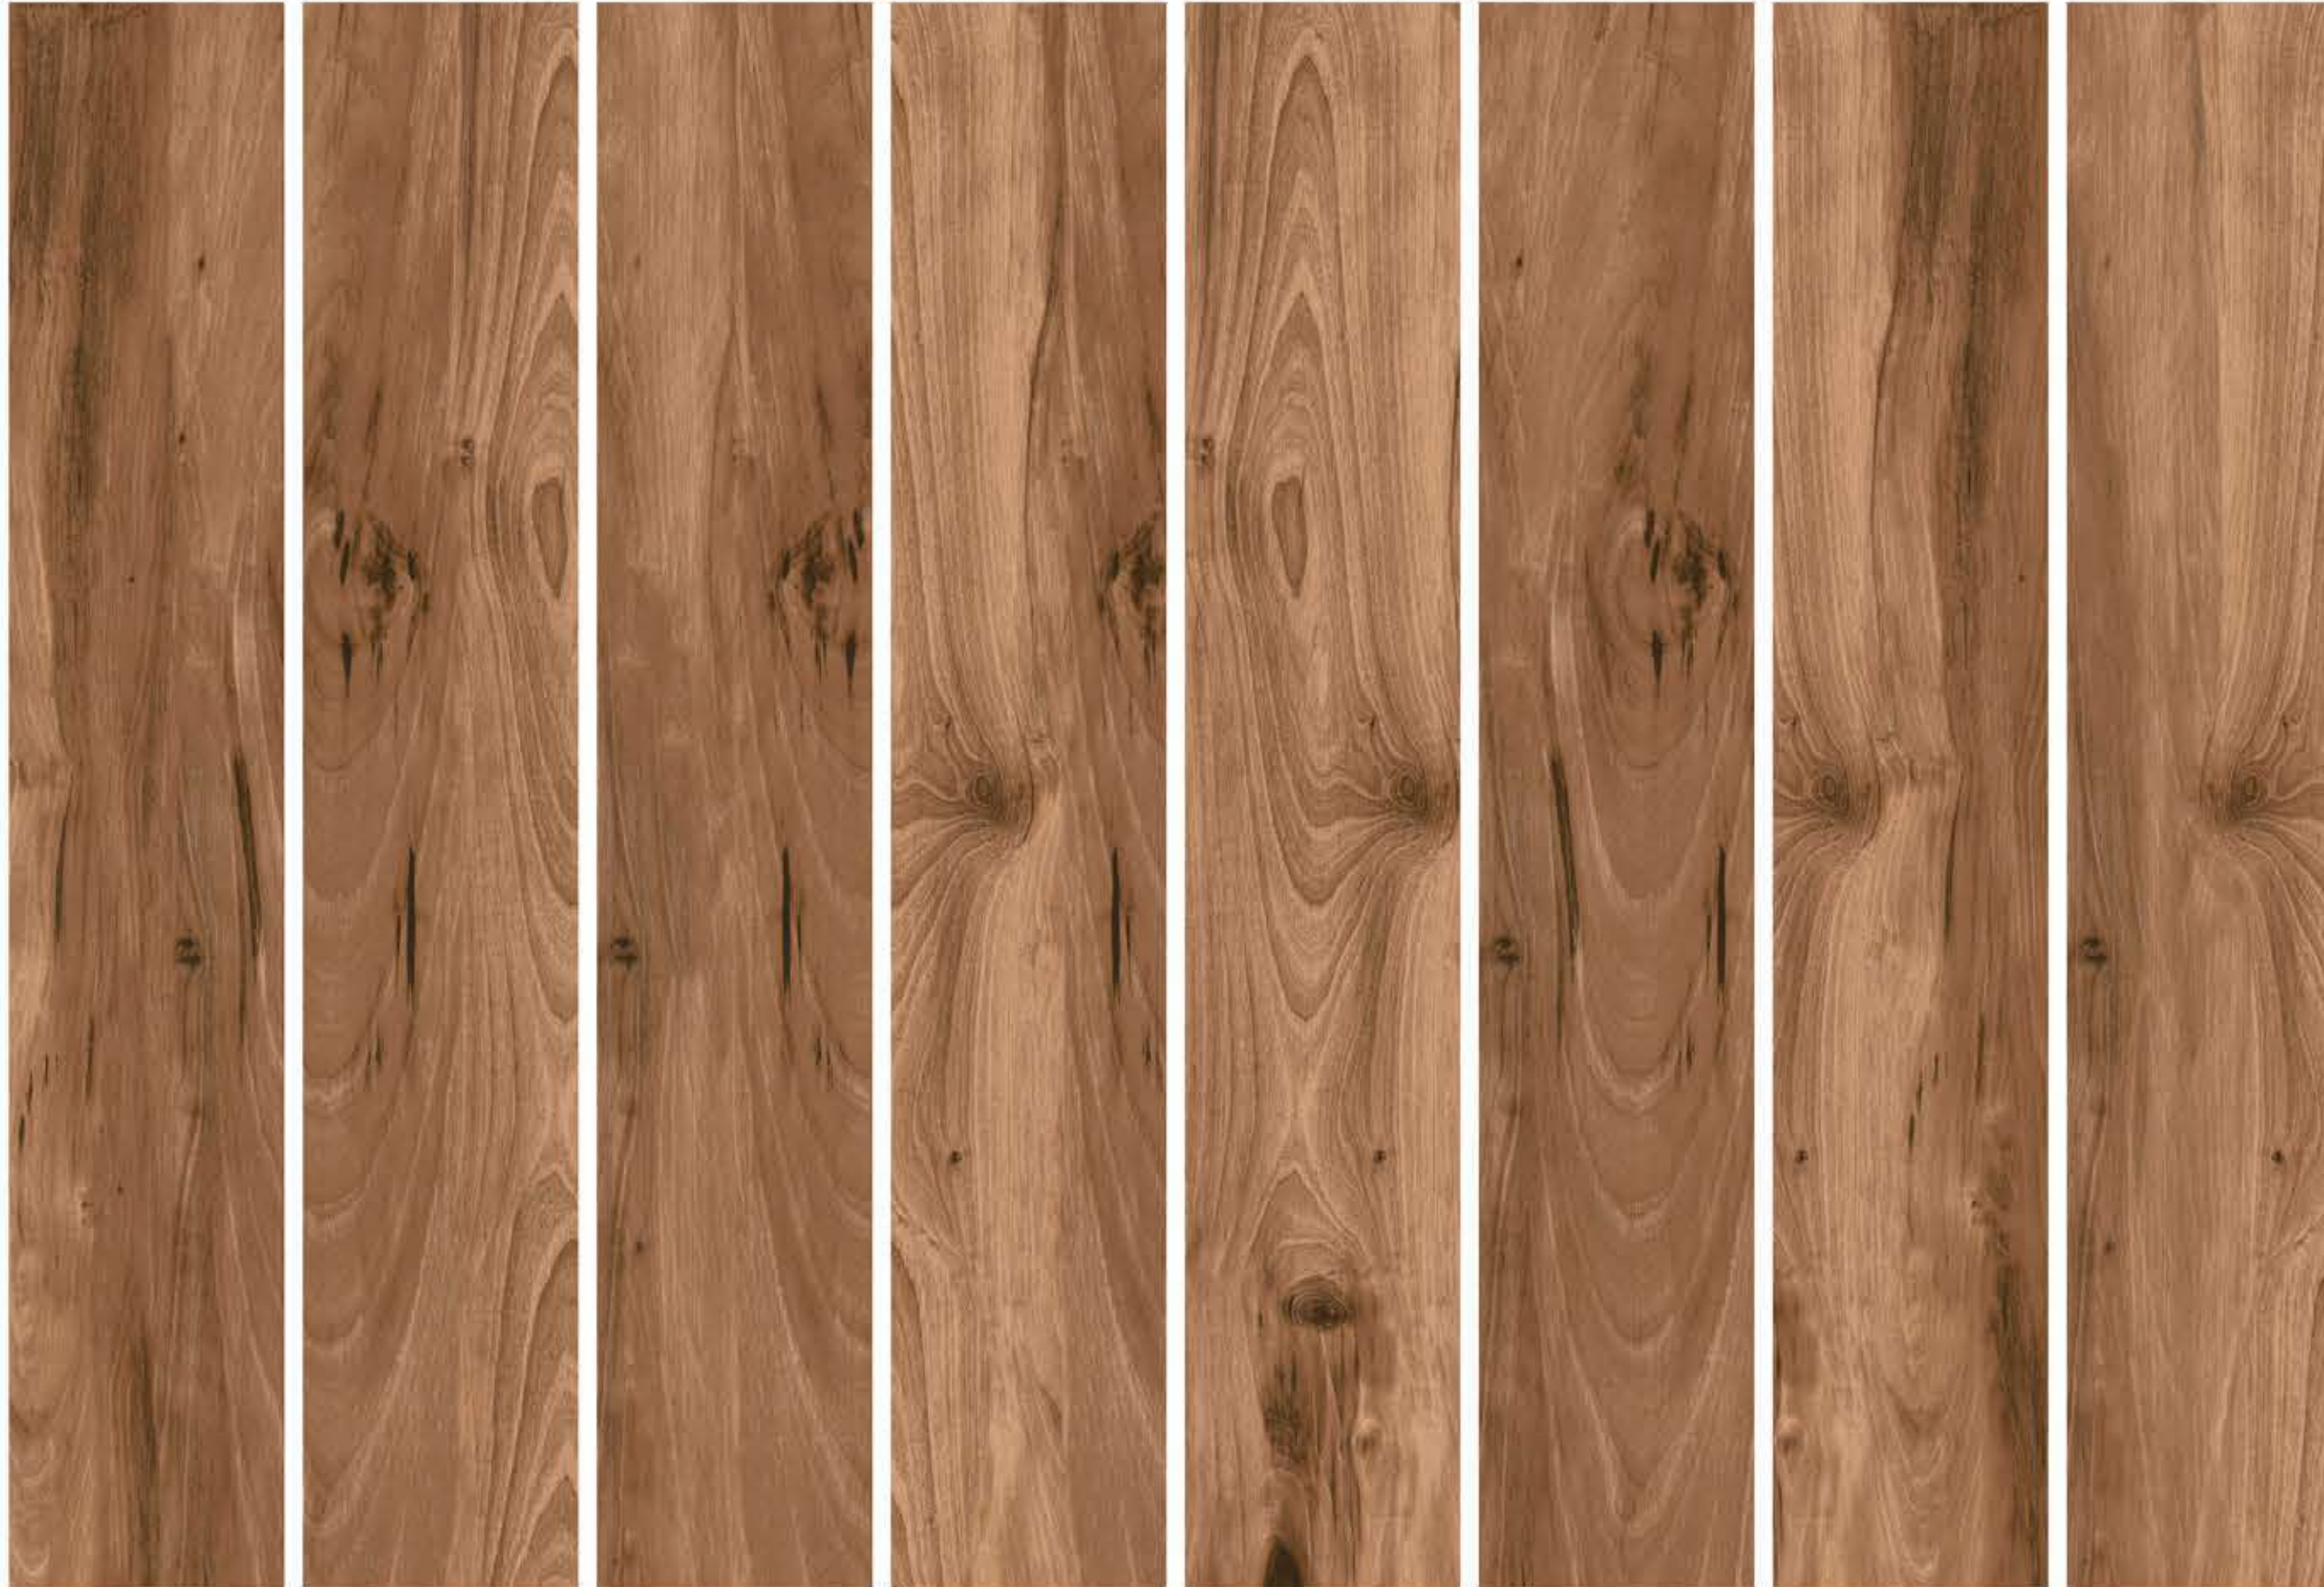

BASS ORANGE

BASS ORANGE

200X1200MM/20X120CM

RANDOM

08

FINISH

MATT

BASS CHOCO
200X1200MM/20X120CM