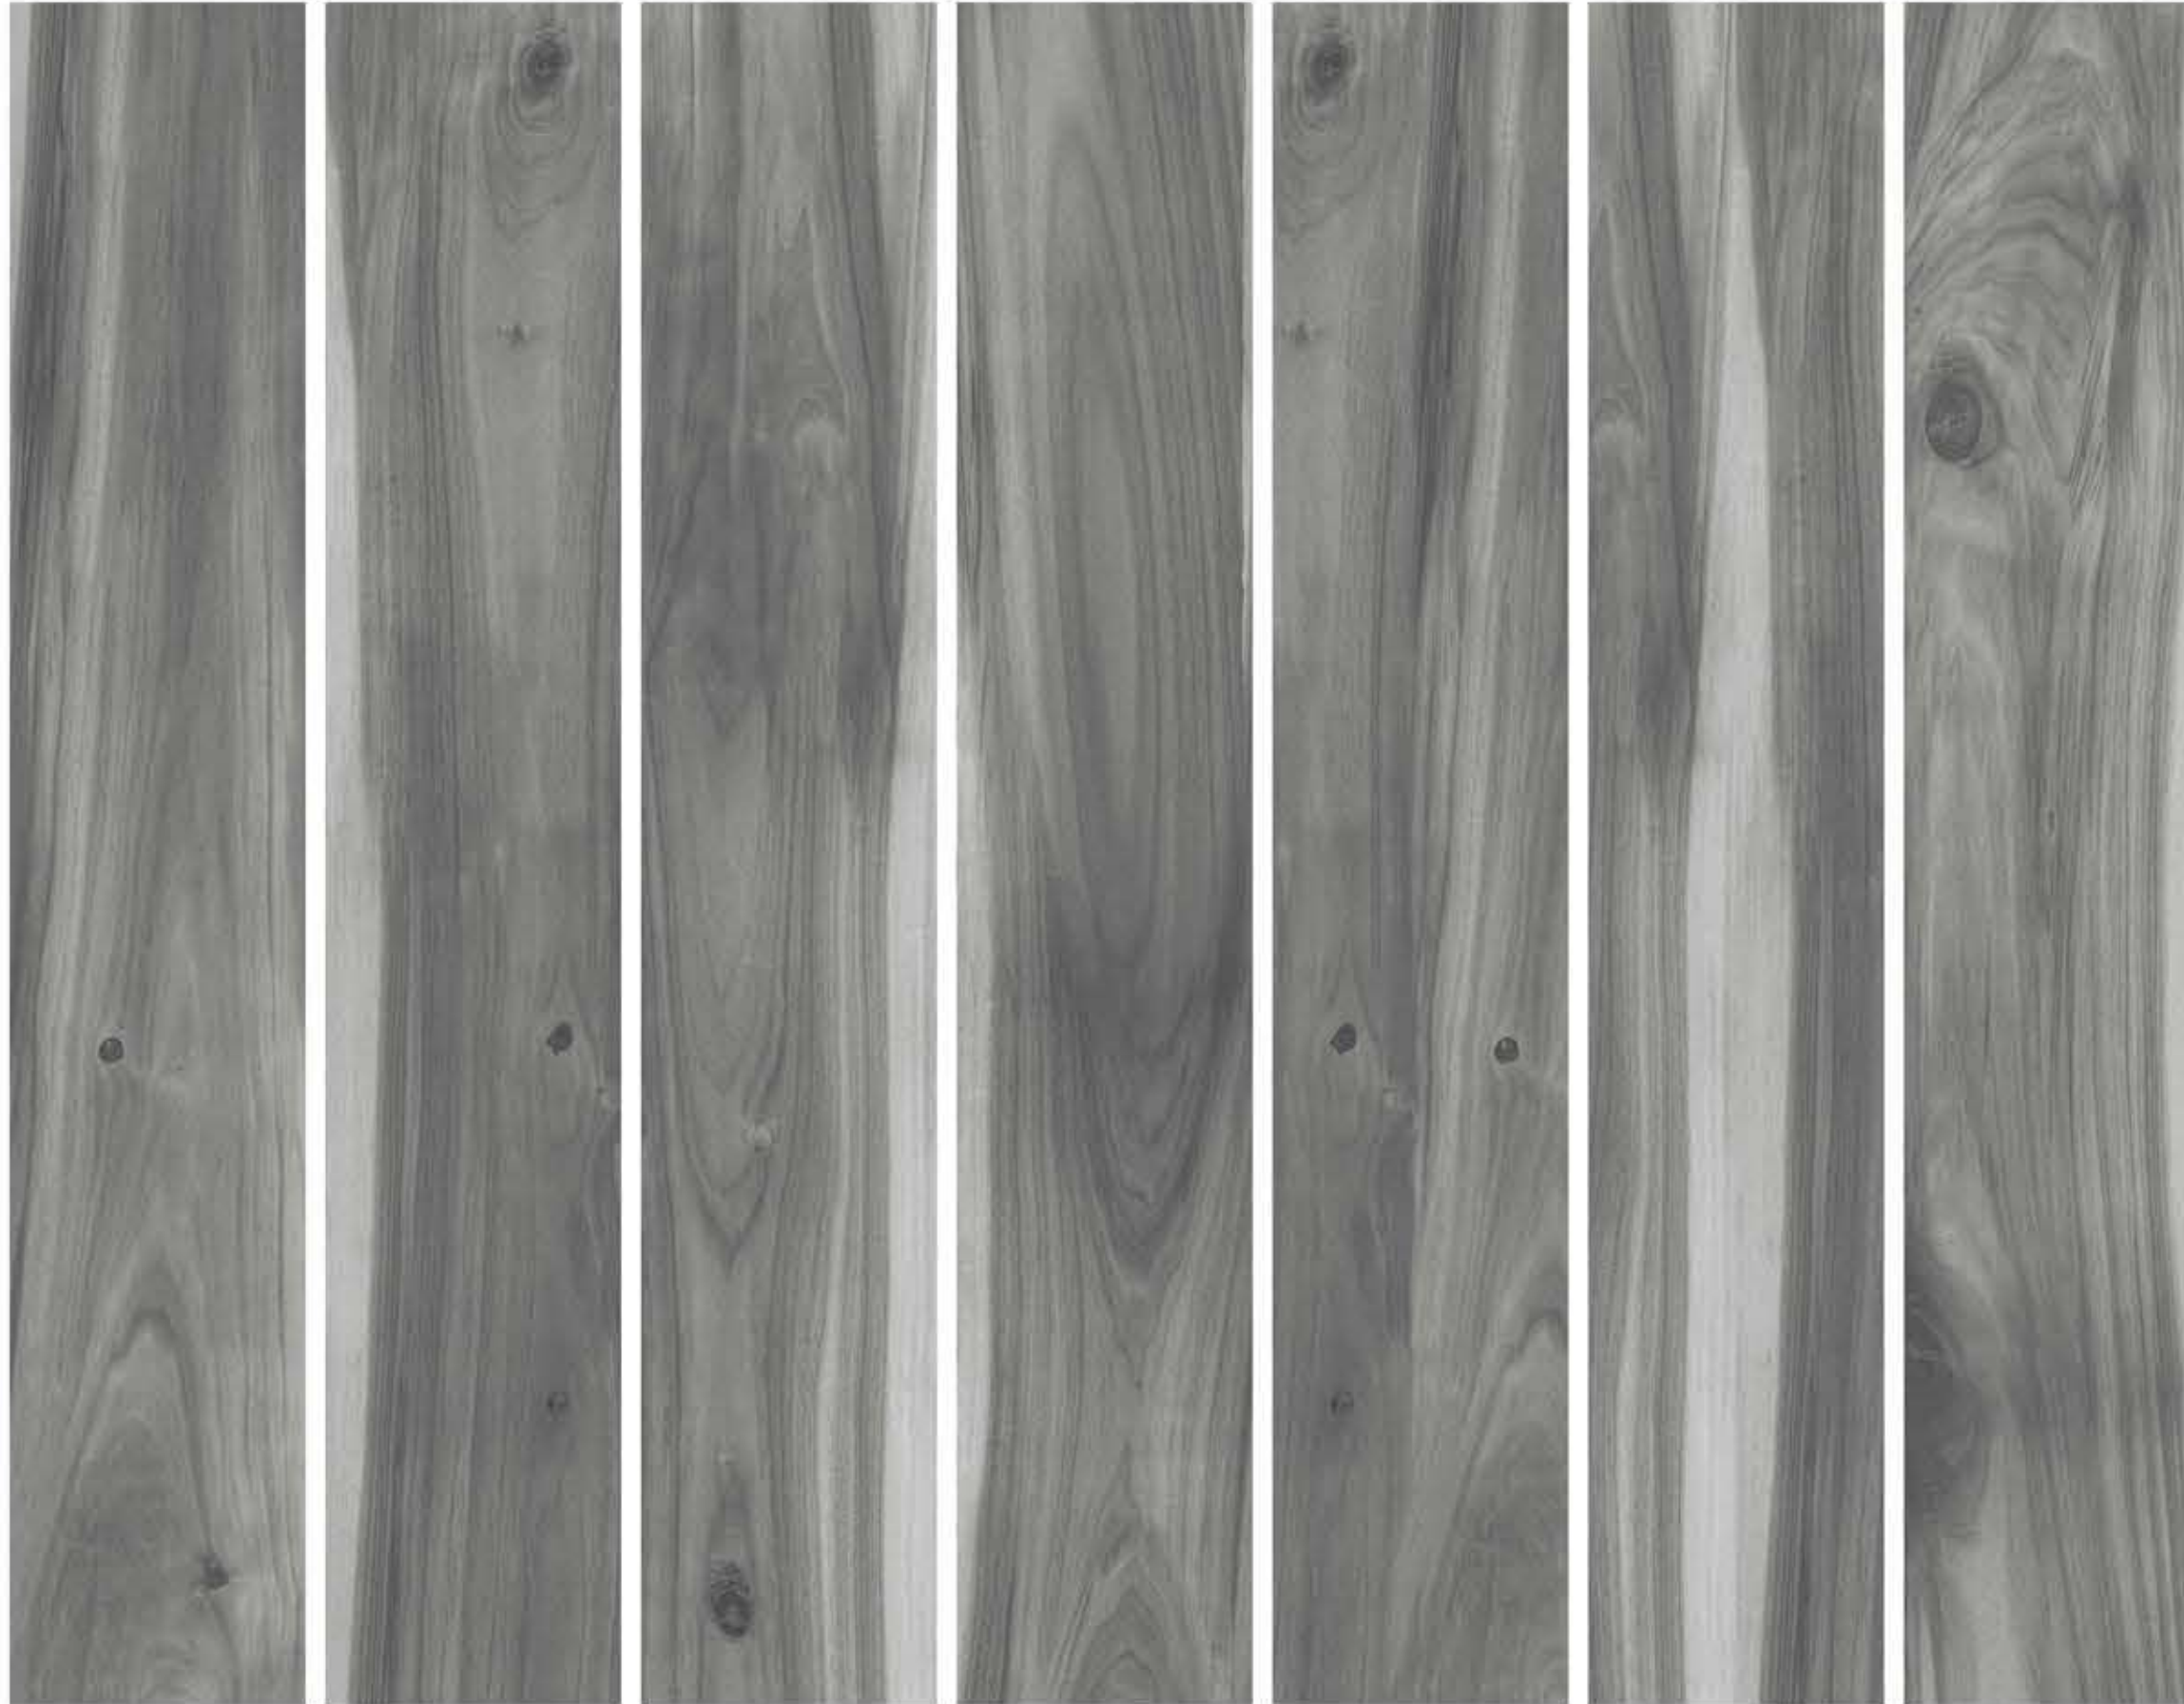

AMBER GREY

200X1200MM/20X120CM

RANDOM

07

FINISH

MATT