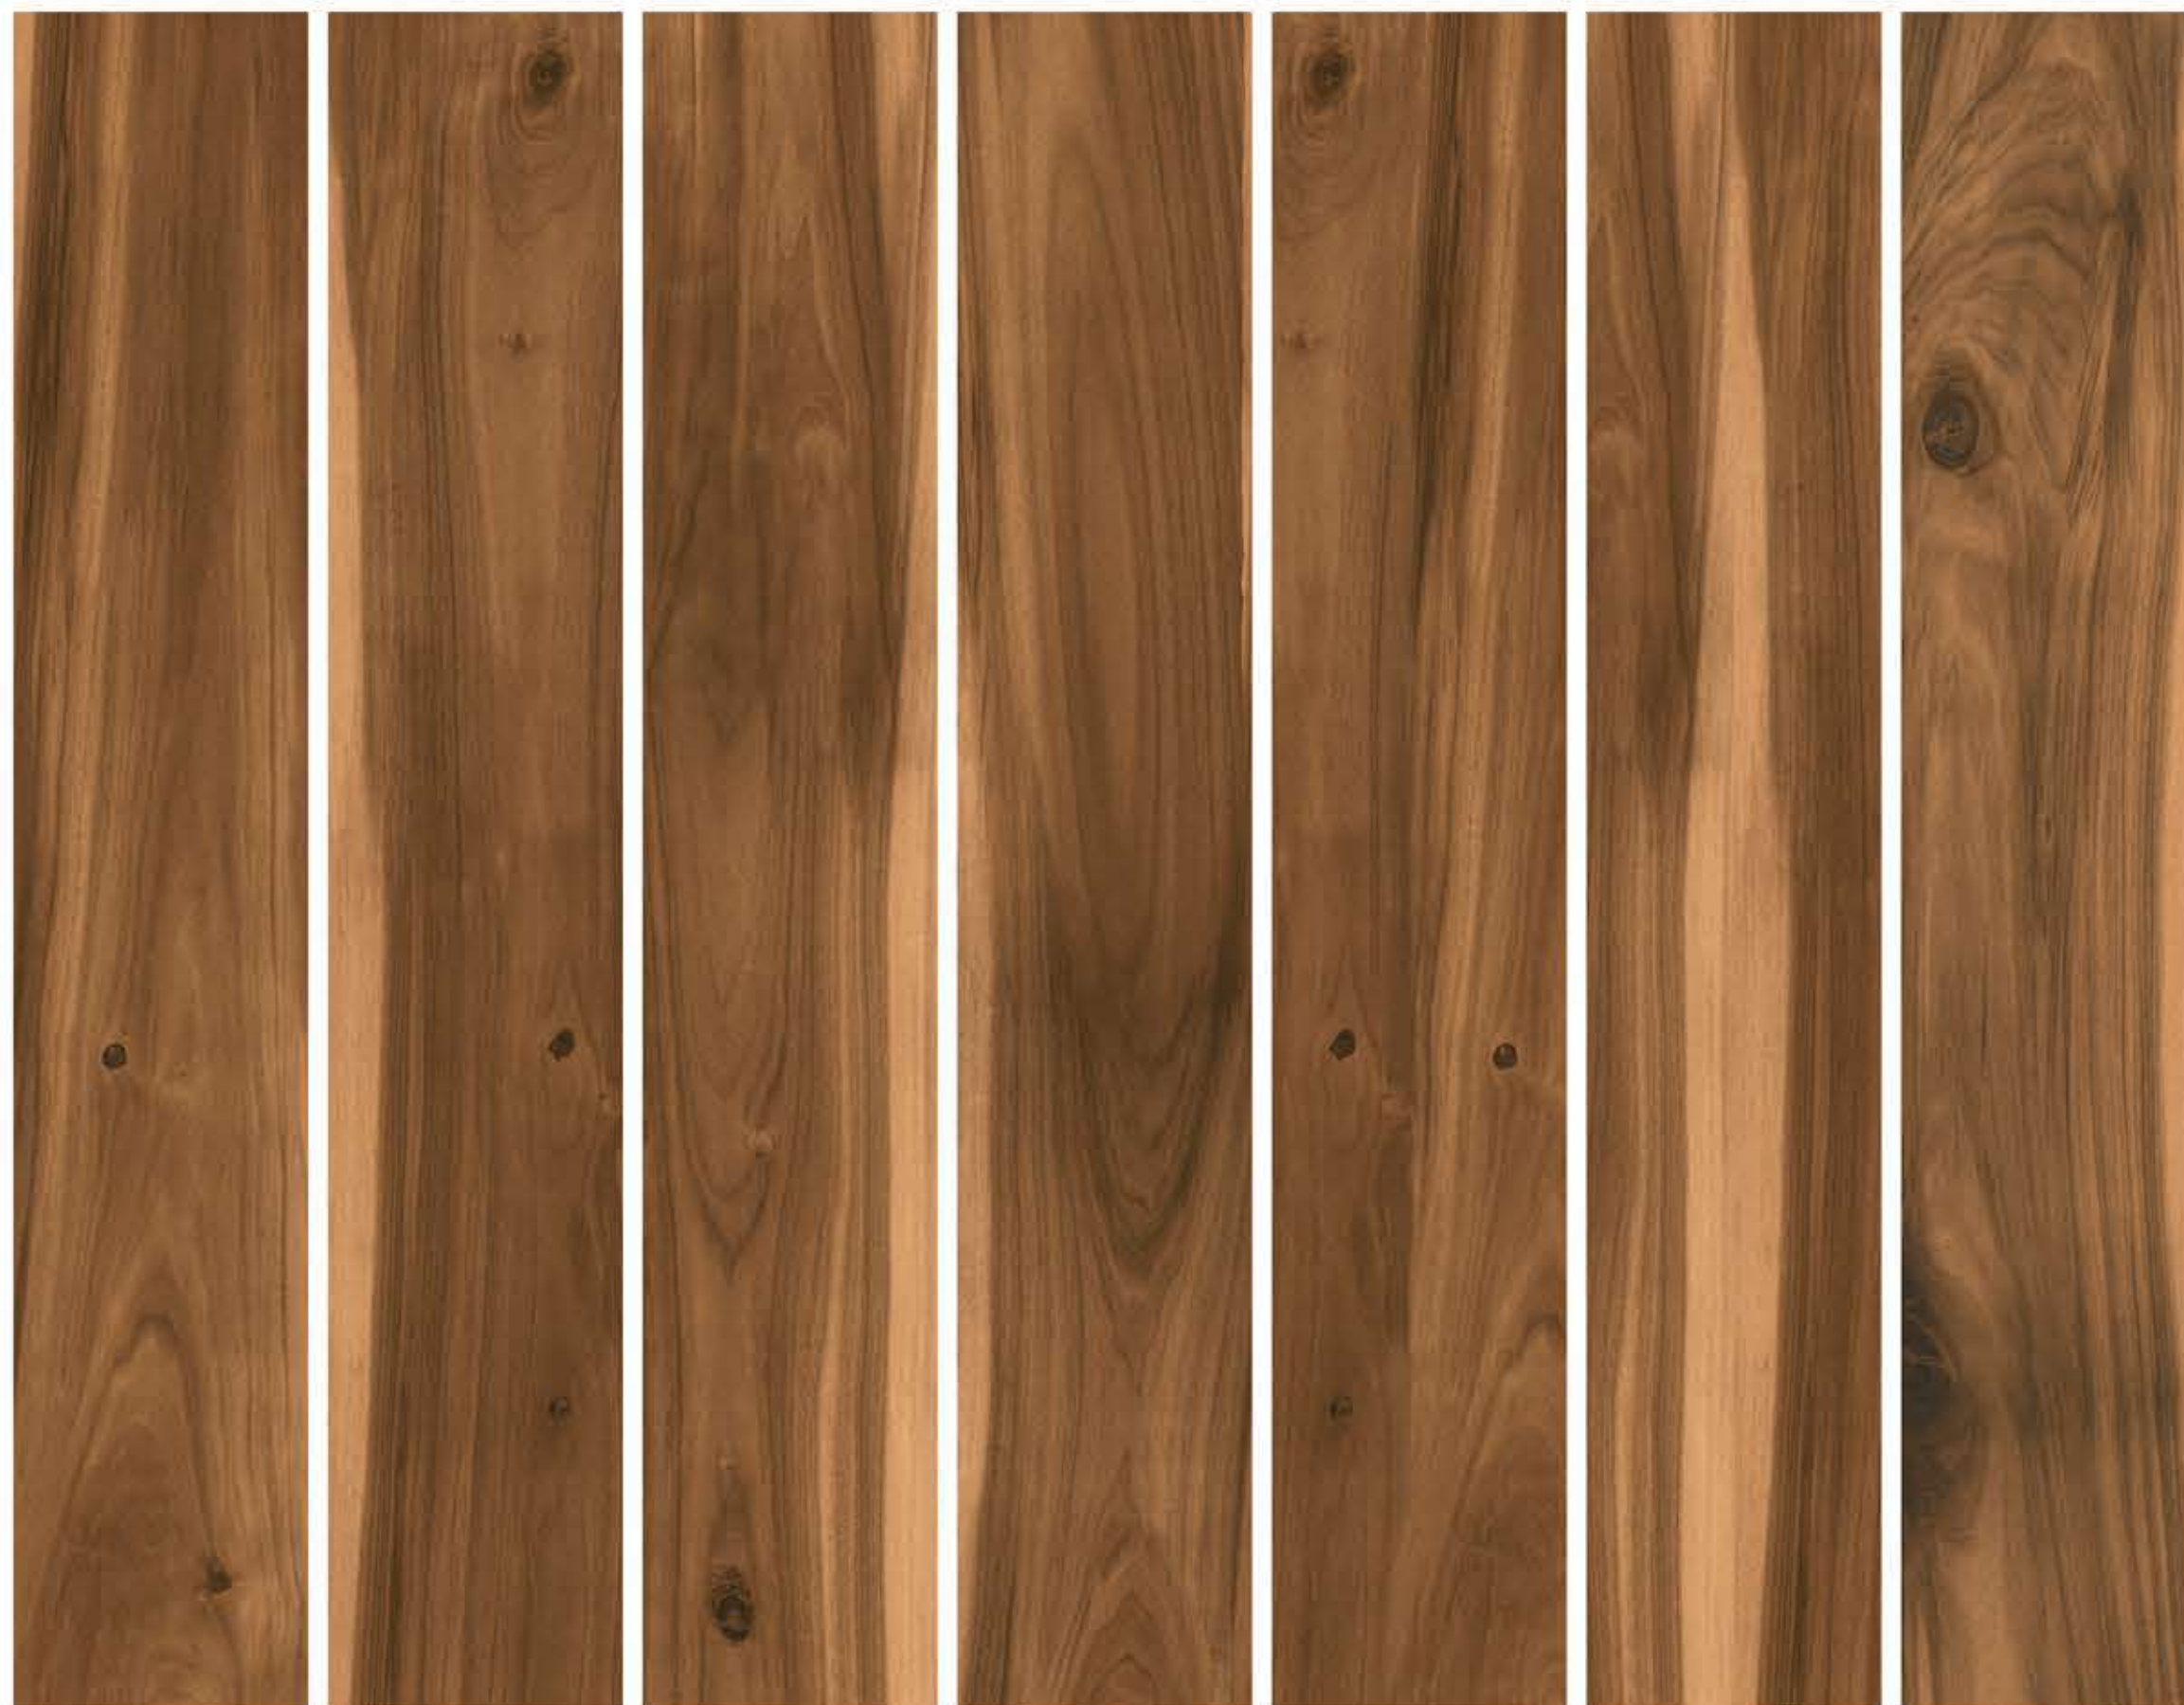

AMBER WENGE

AMBER WENGE

200X1200MM/20X120CM

RANDOM

07

FINISH

MATT