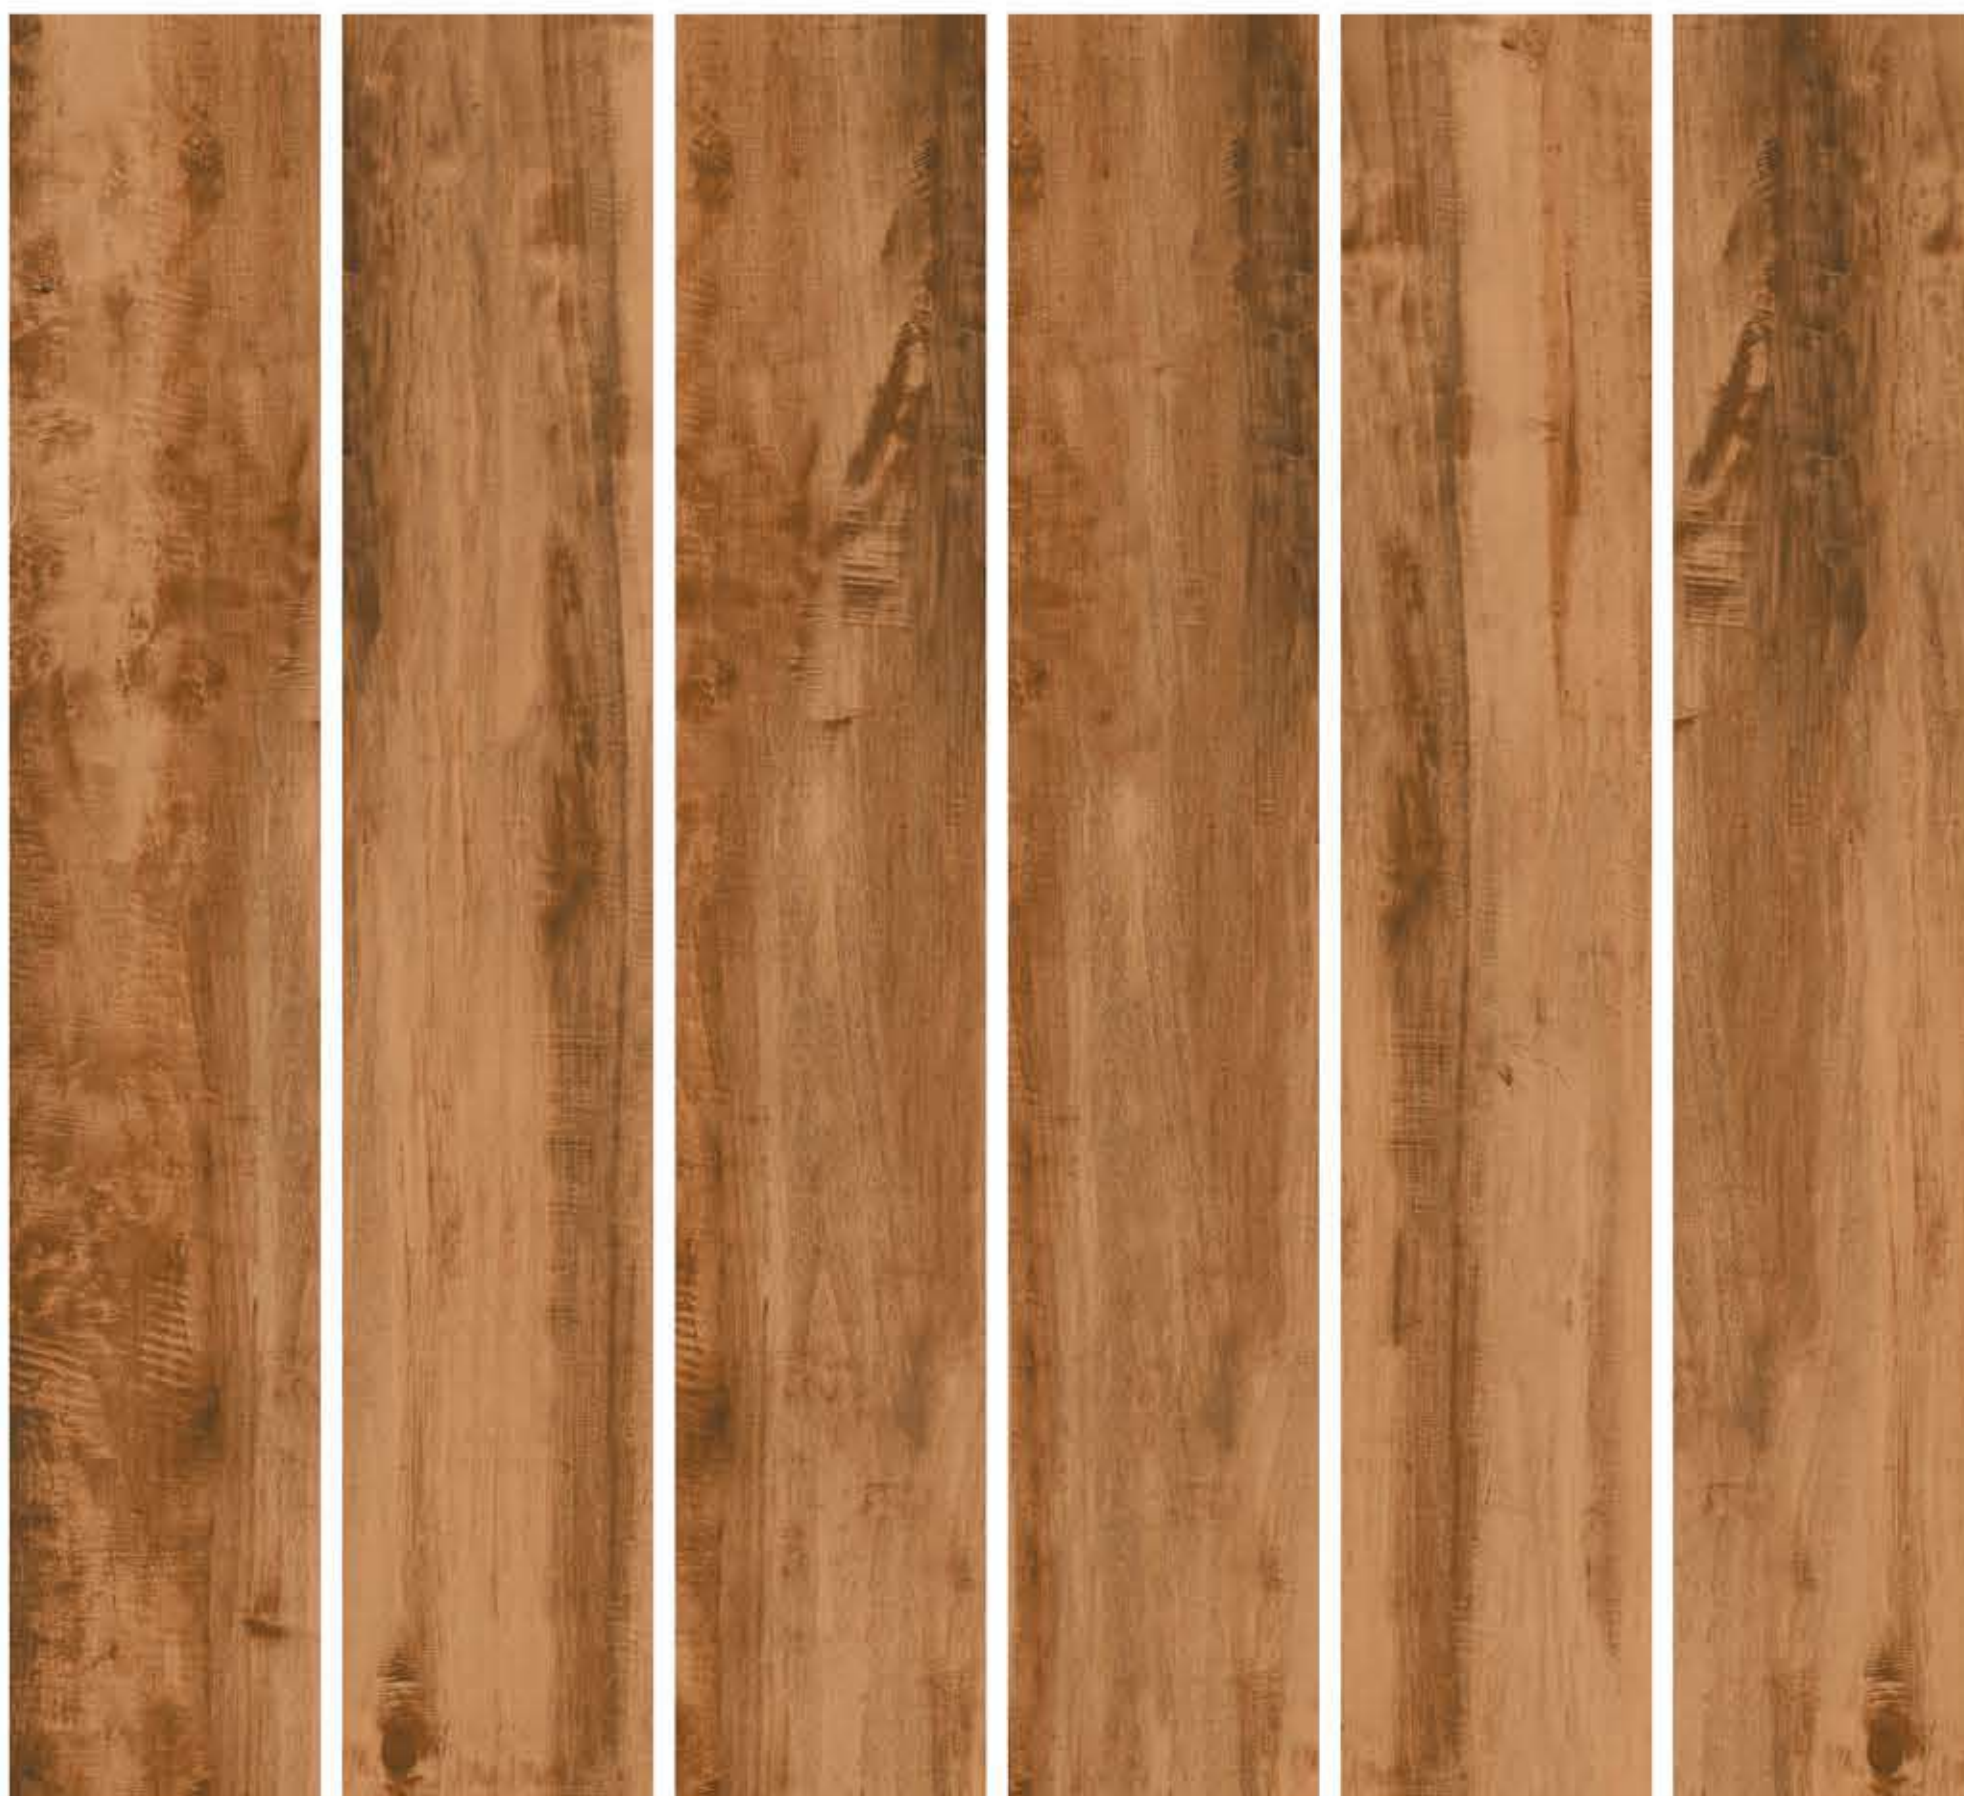

KOPEN NATURAL

200X1200MM/20X120CM

RANDOM

06

FINISH

MATT