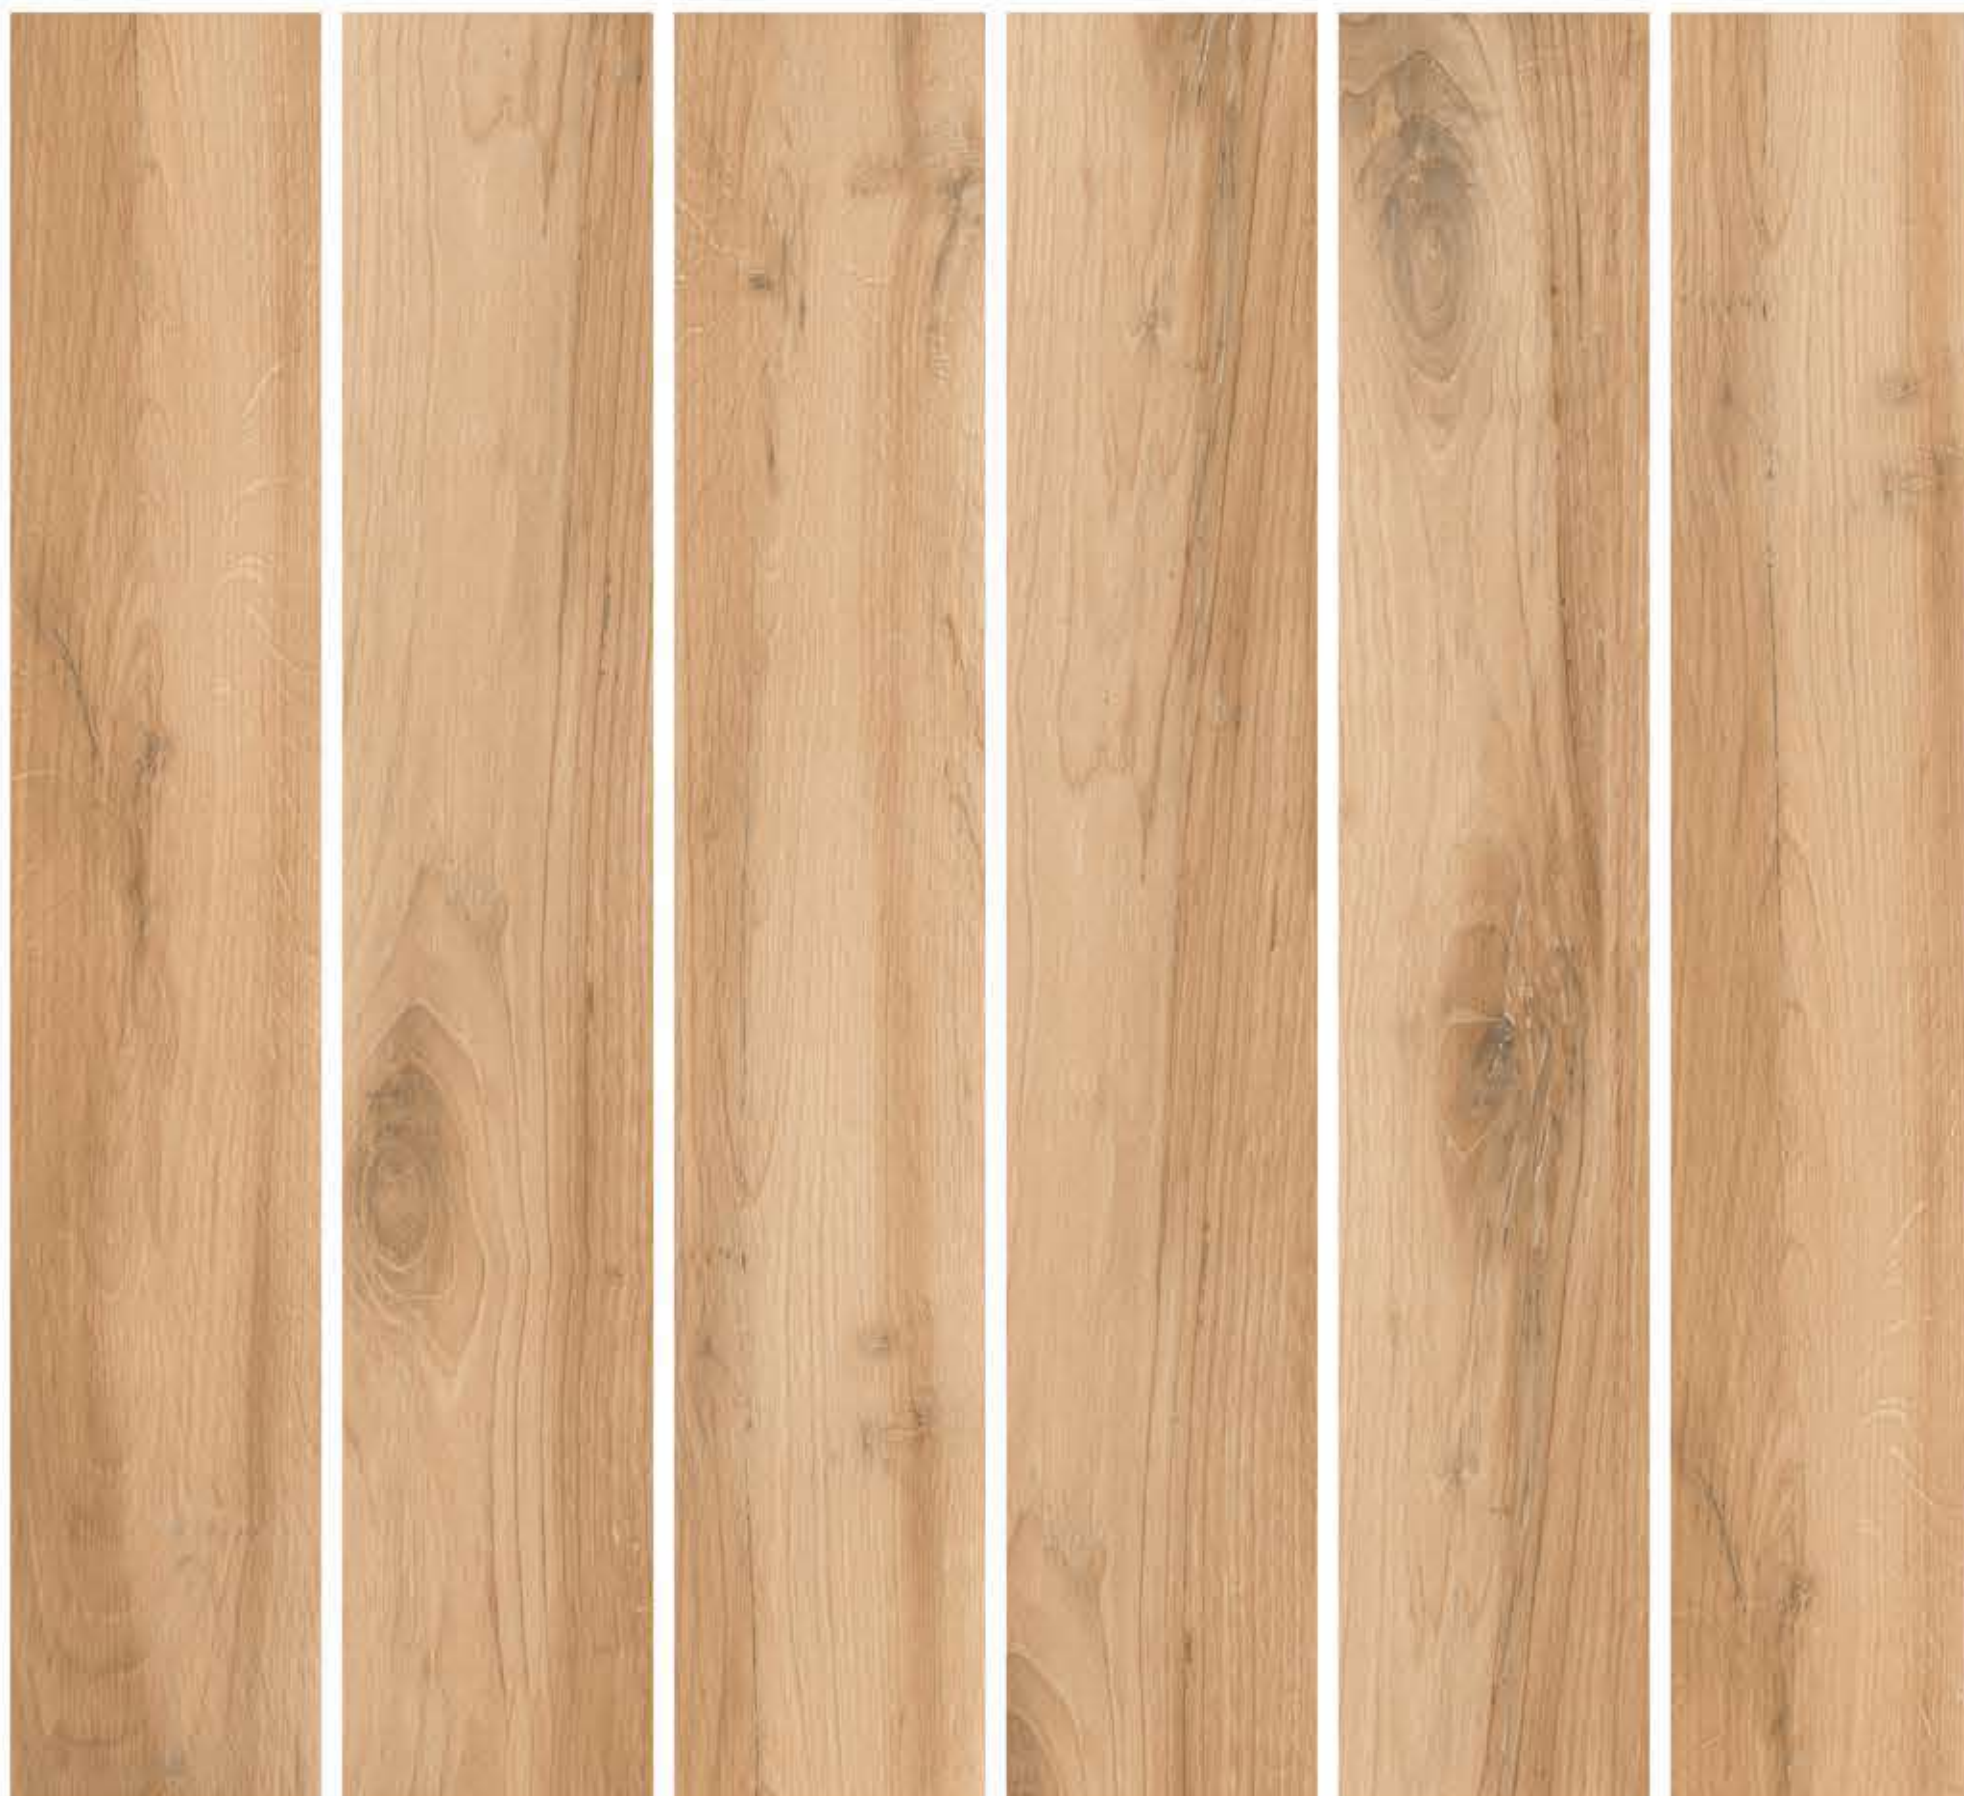

FOSINA BEIGE

200X1200MM/20X120CM

RANDOM

06

FINISH

MATT (PUNCHED)