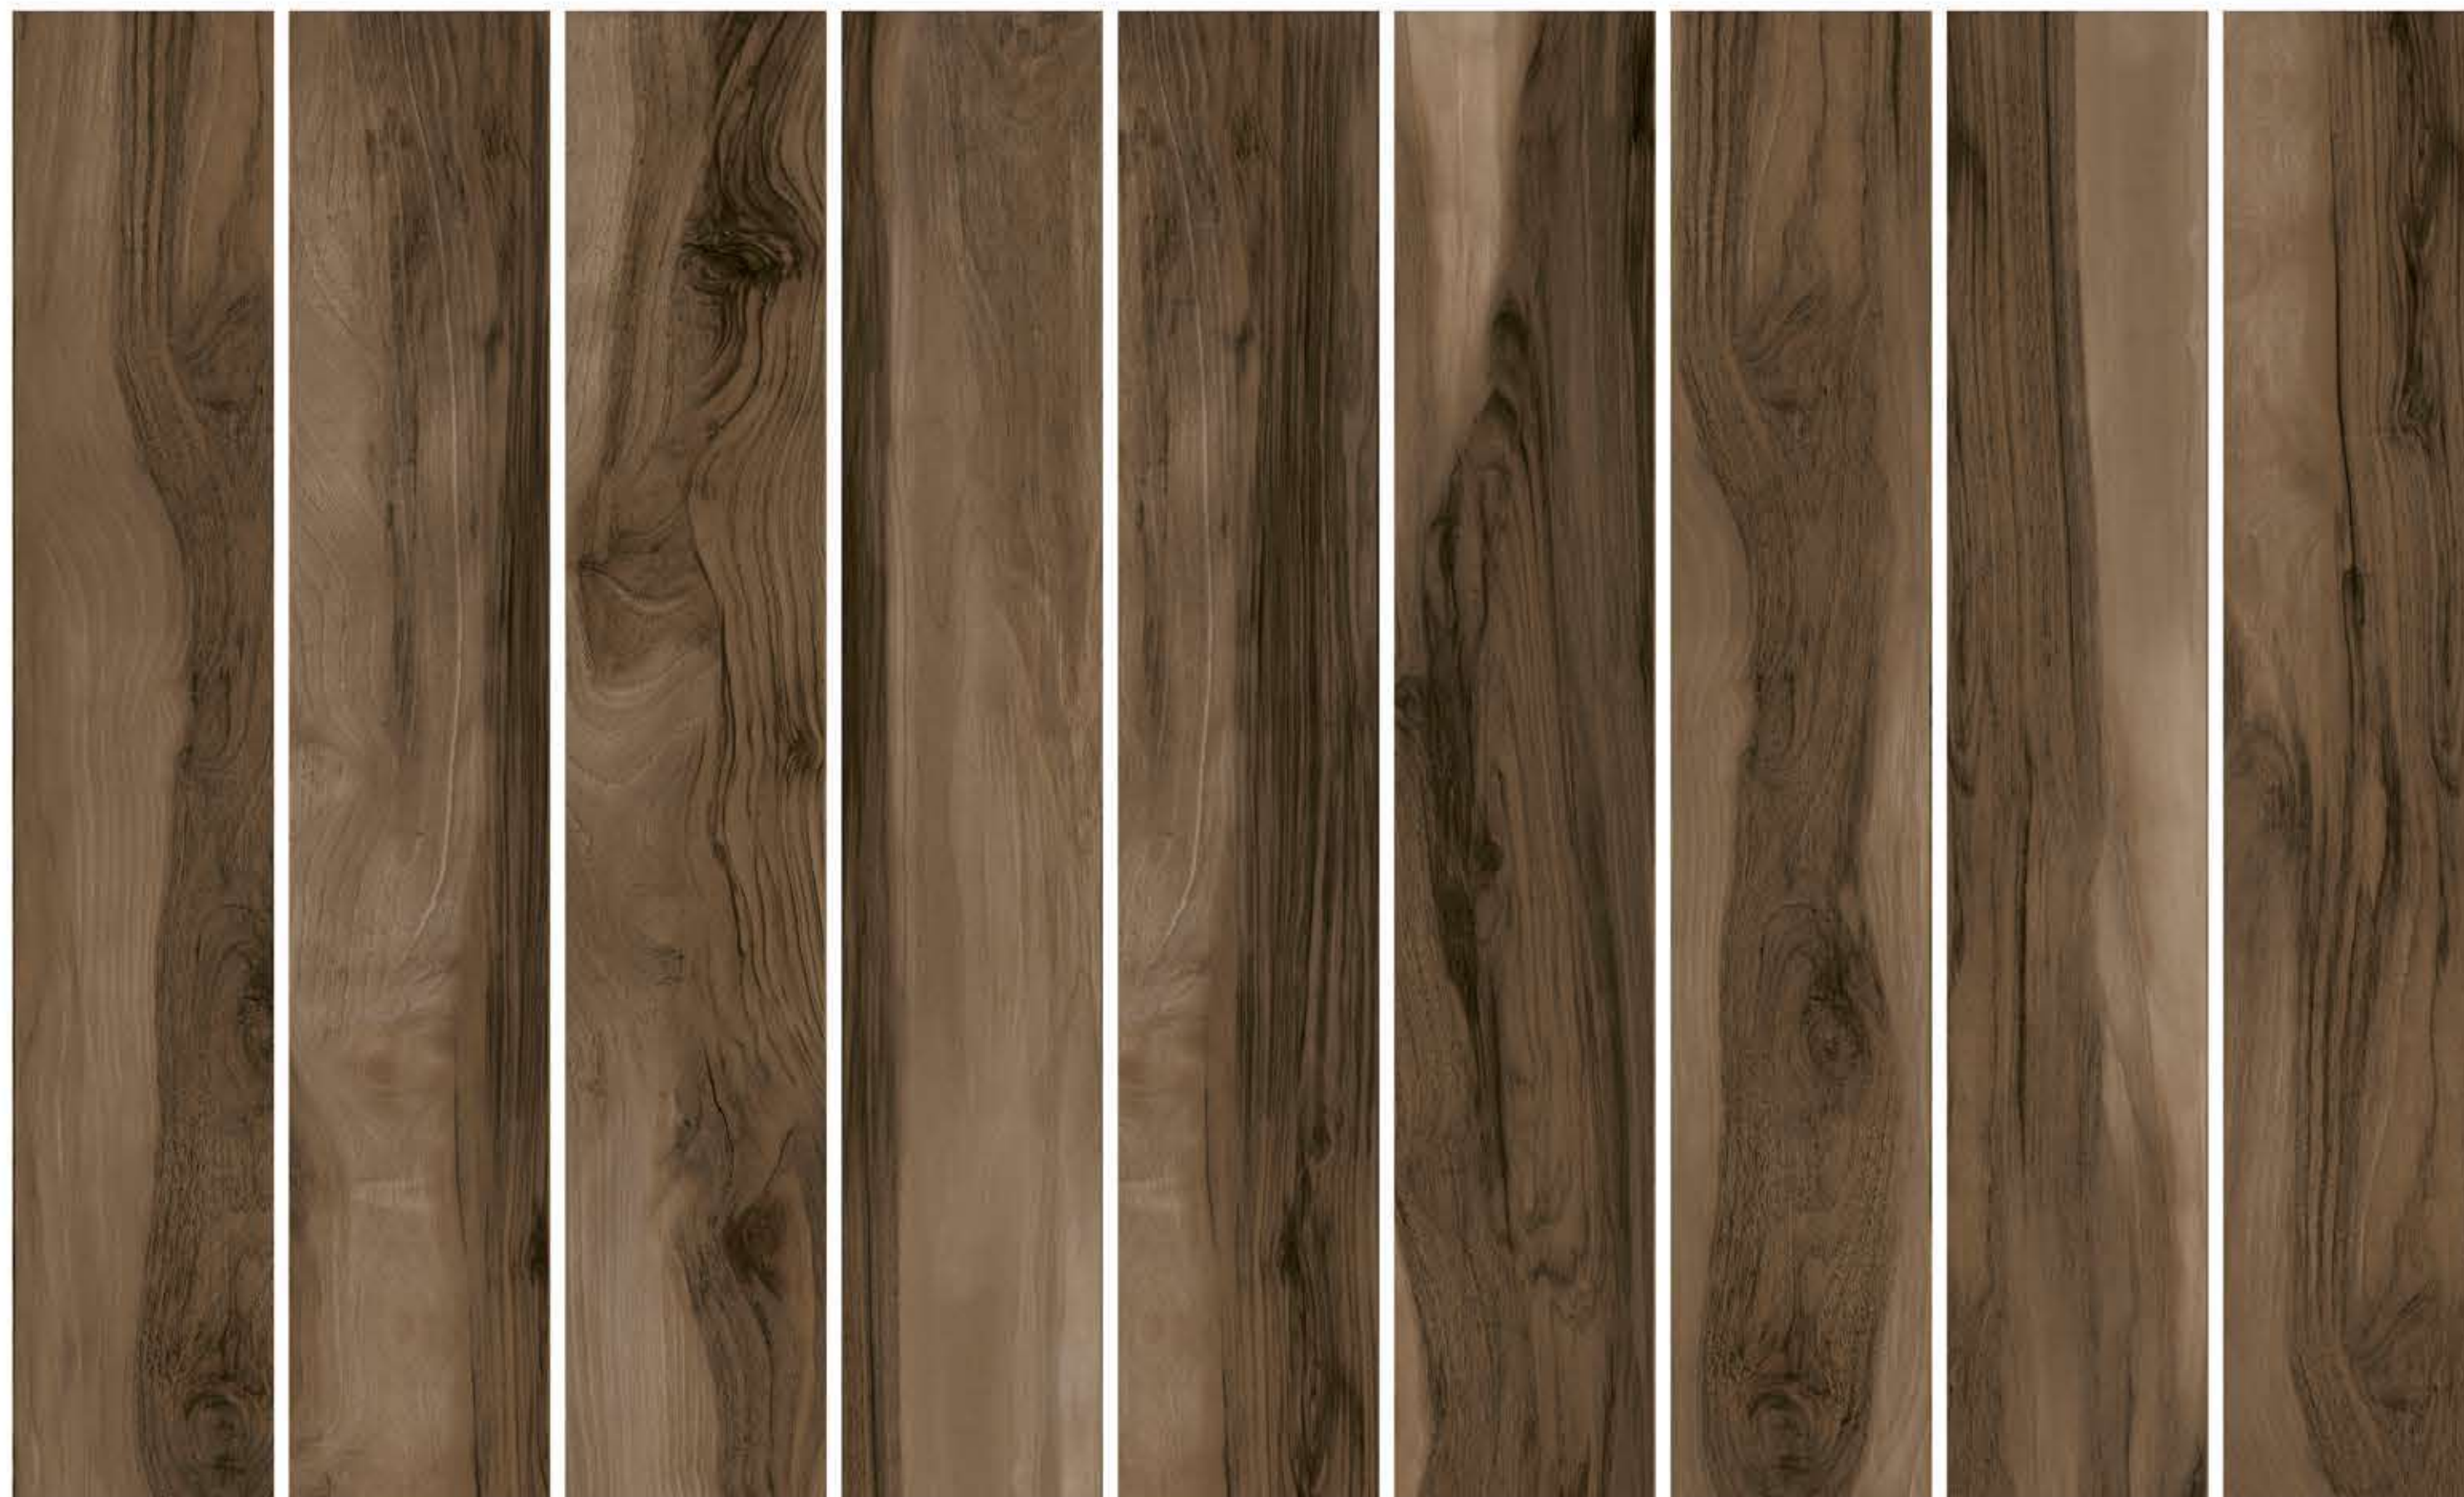

**INTA SMOKE**

200X1200MM/20X120CM

**RANDOM**

09

**FINISH**

MATT

**INTA WENGE**

200X1200MM/20X120CM