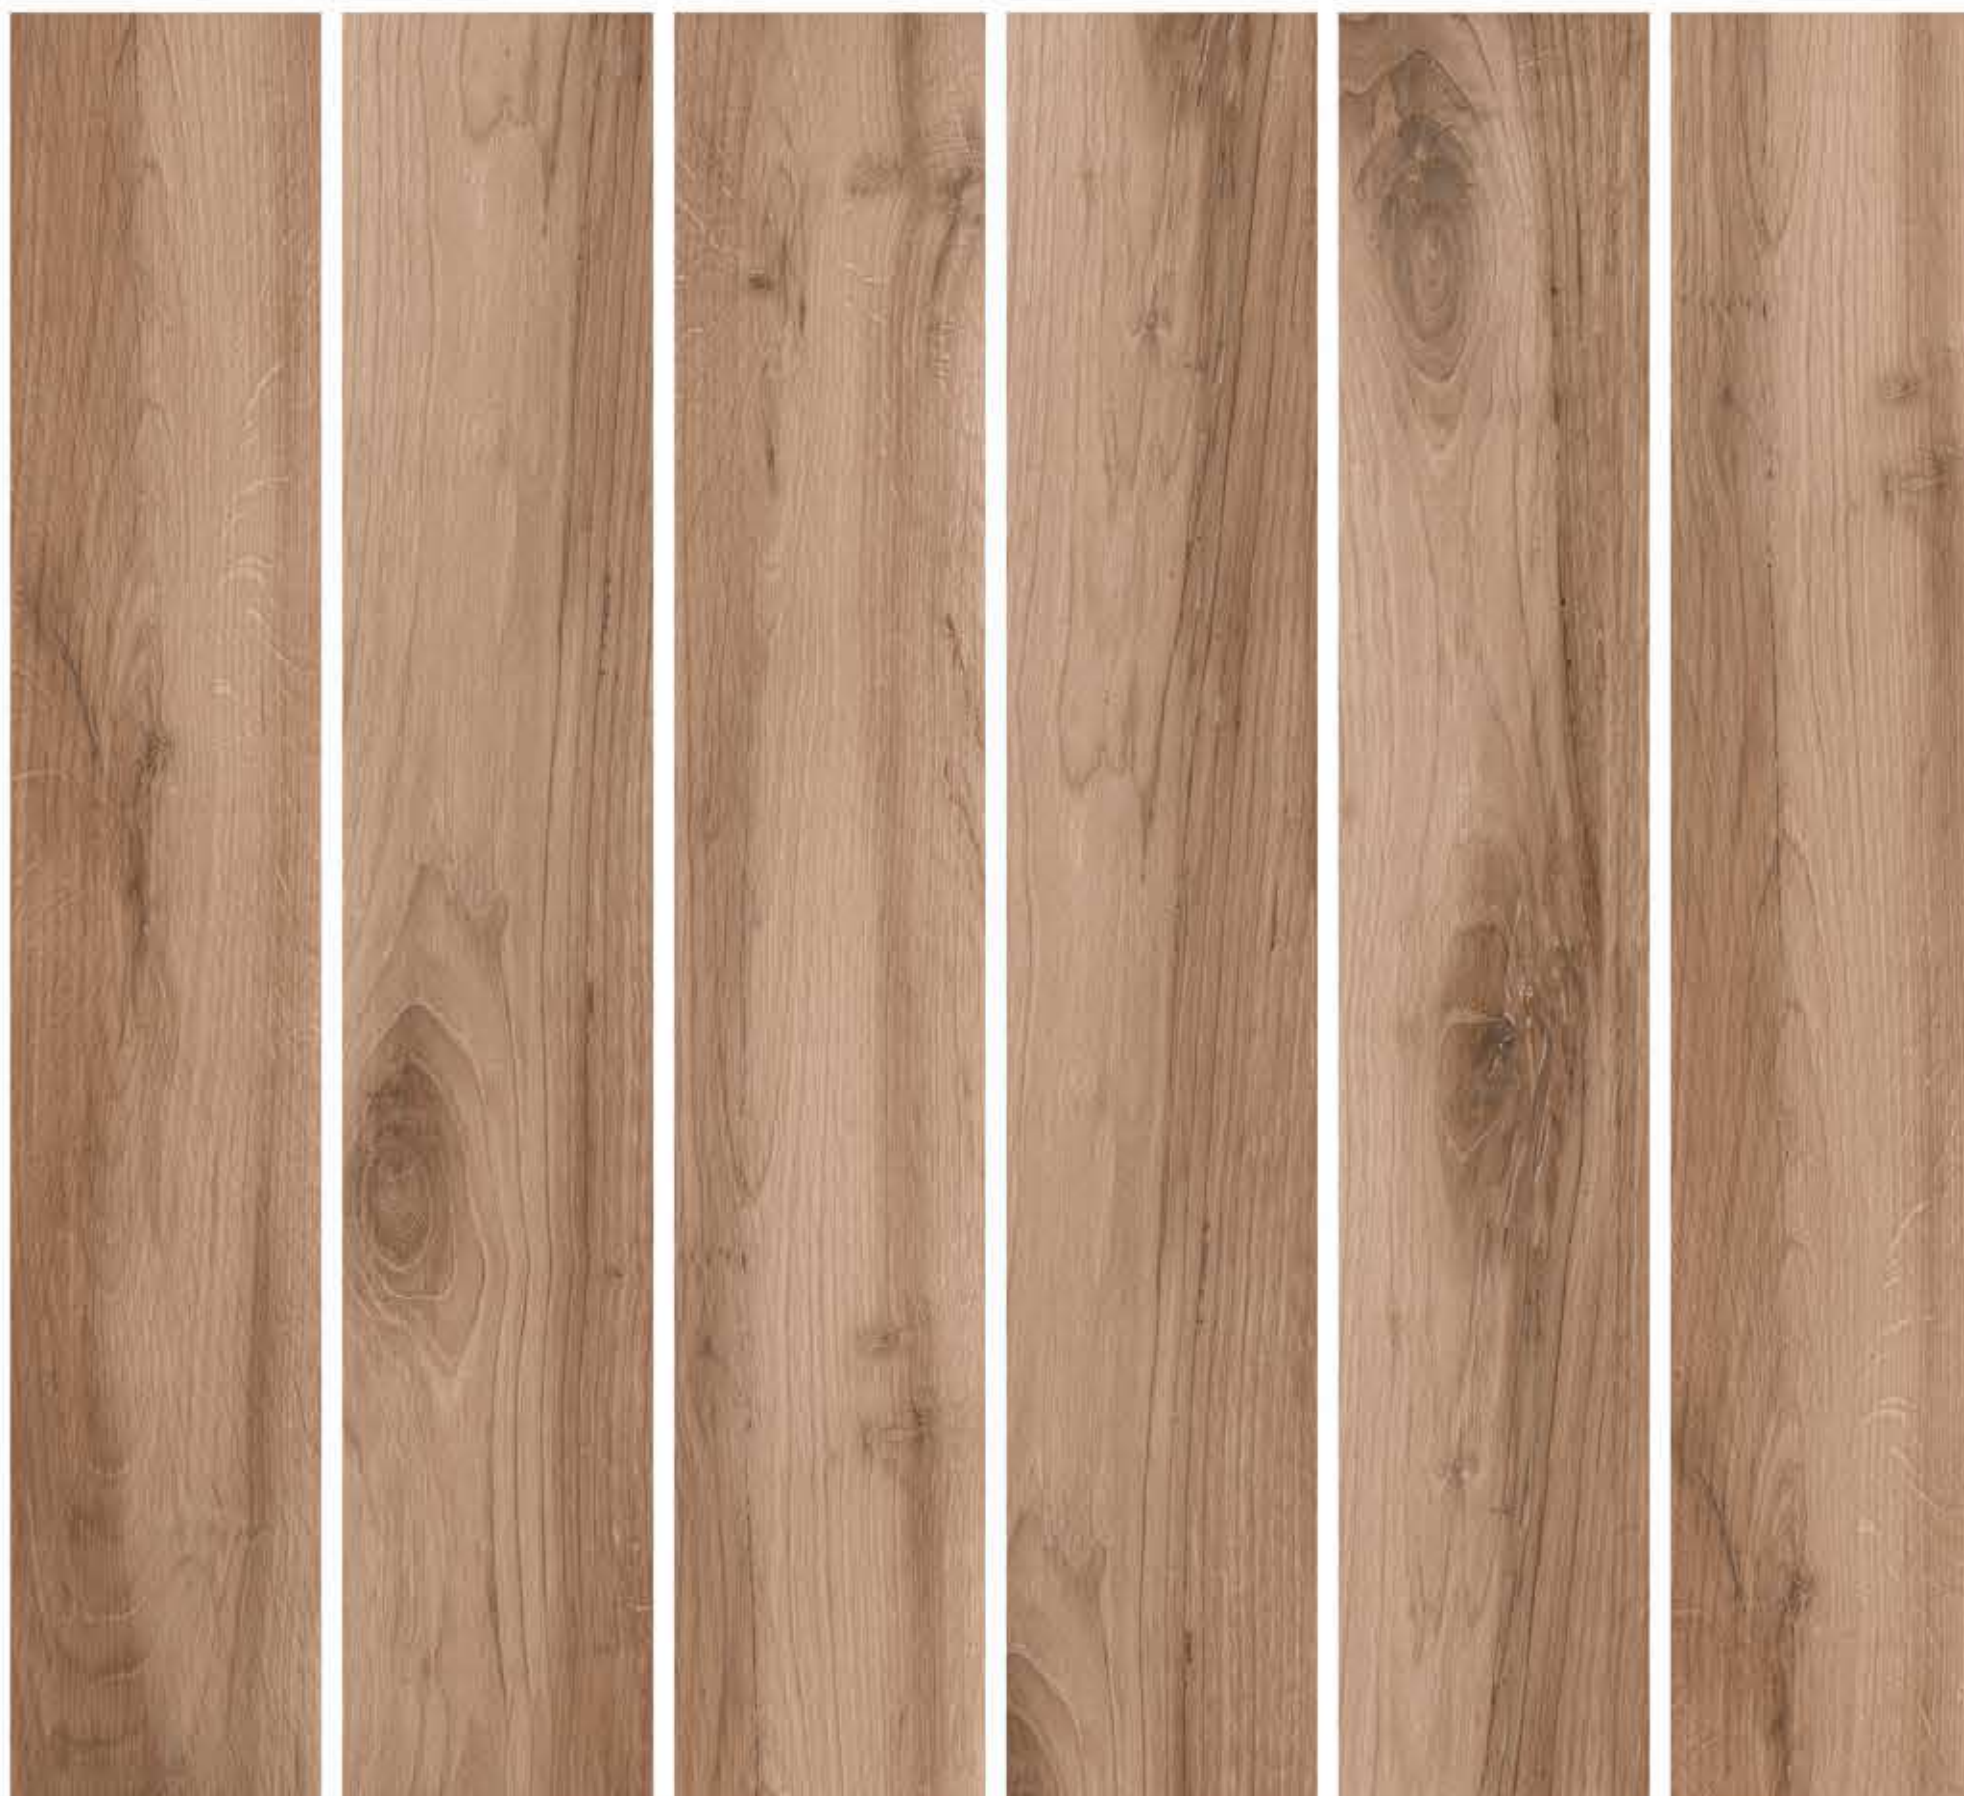

**FINISH**

MATT (PUNCHED)

**FOSINA BEIGE**

200X1200MM/20X120CM

**RANDOM**

06

**FINISH**

MATT (PUNCHED)