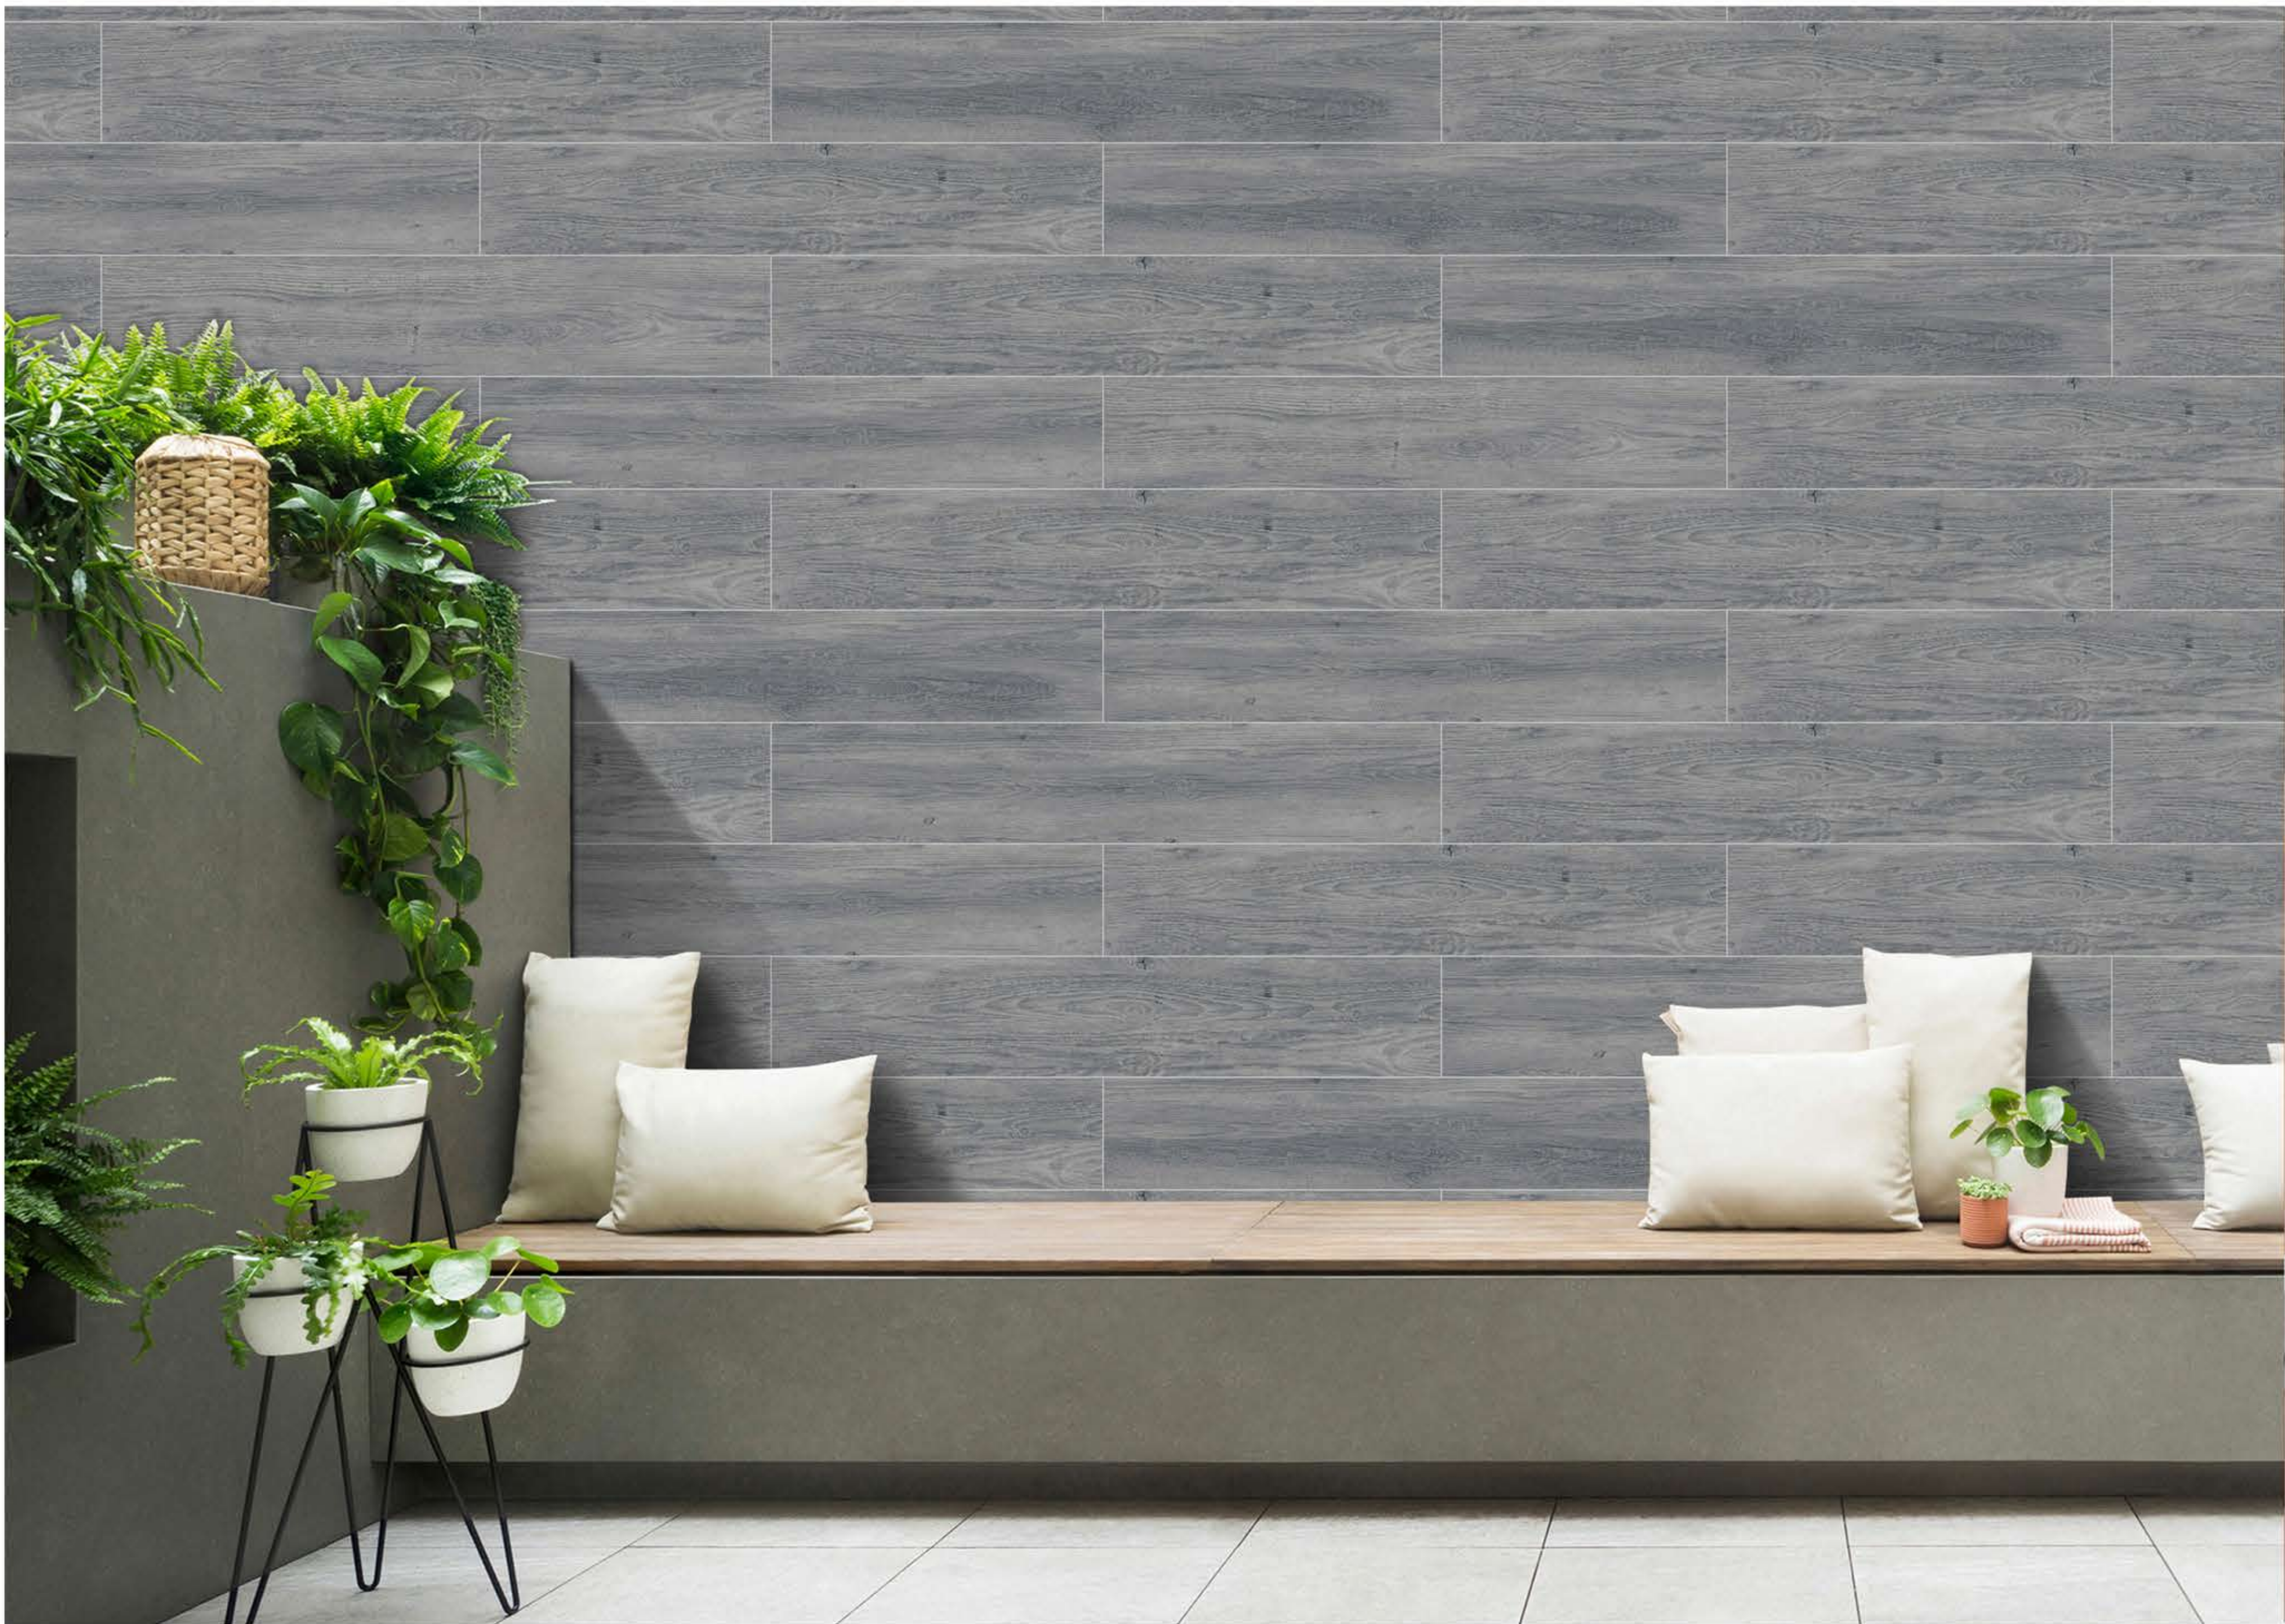

200X1200MM/20X120CM

**RANDOM**

09

**FINISH**

MATT

**FLOKI GREY**

**FLOKI GREY**

200X1200MM/20X120CM