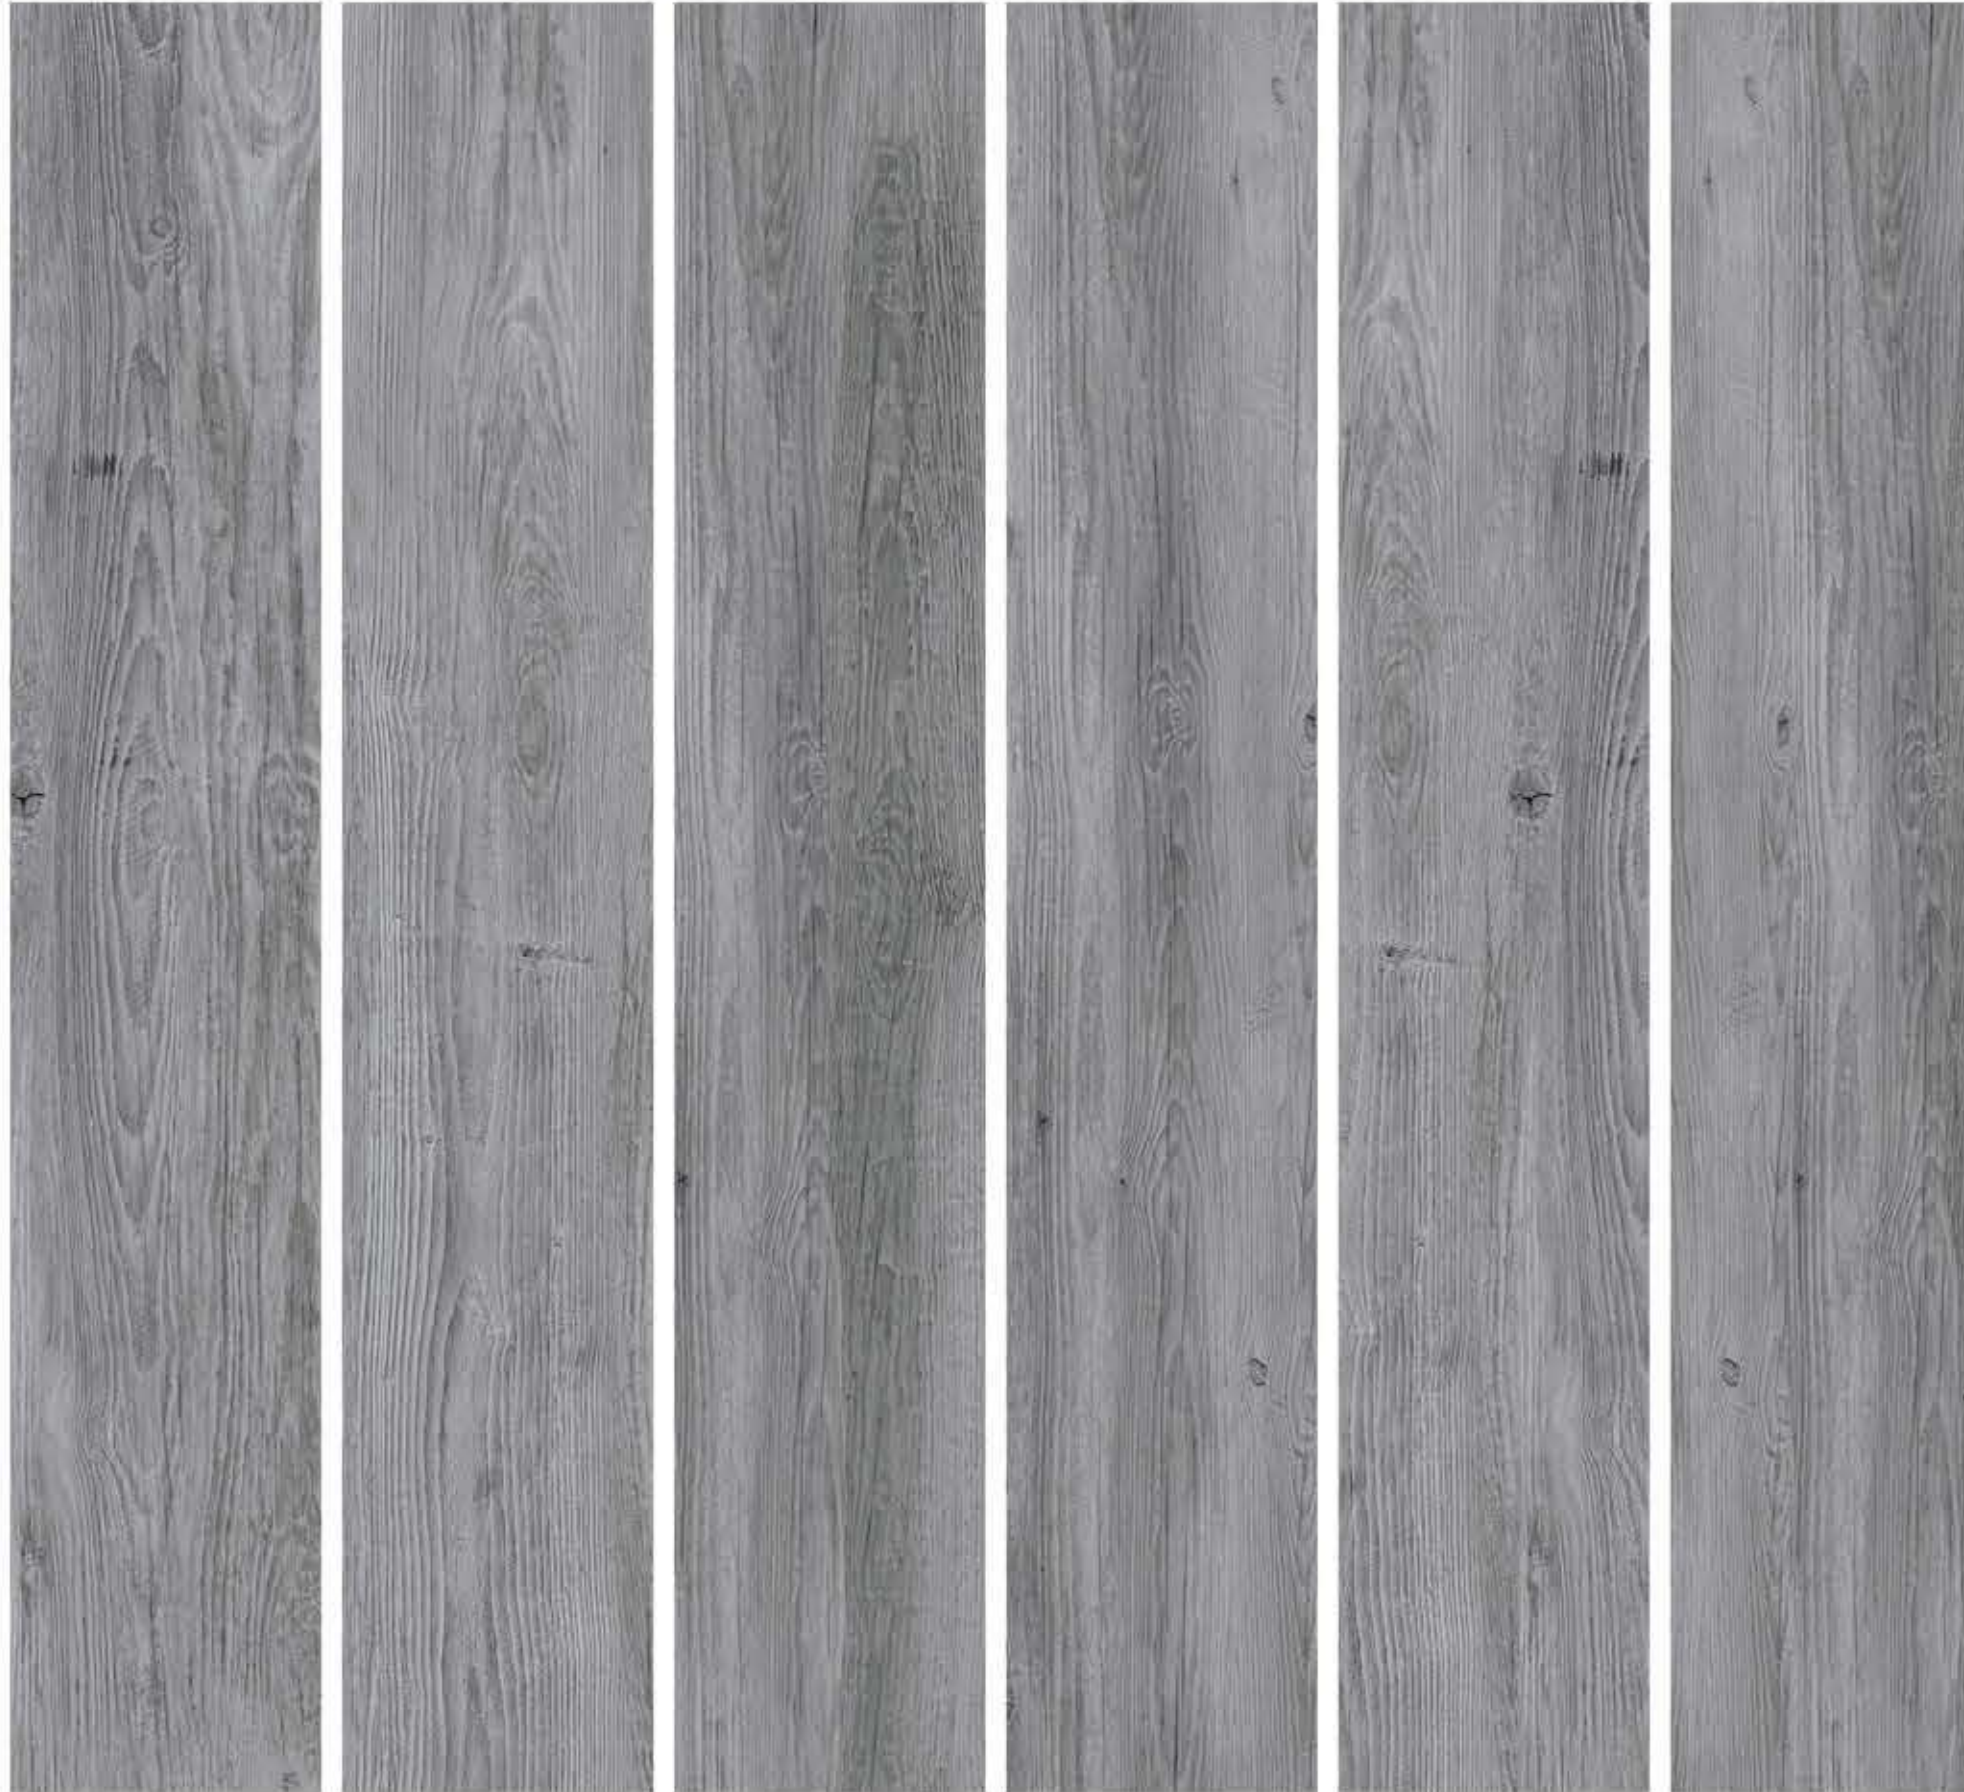

200X1200MM/20X120CM

**RANDOM**

09

**FINISH**

MATT

**FLOKI GREY**

**FLOKI GREY**

200X1200MM/20X120CM